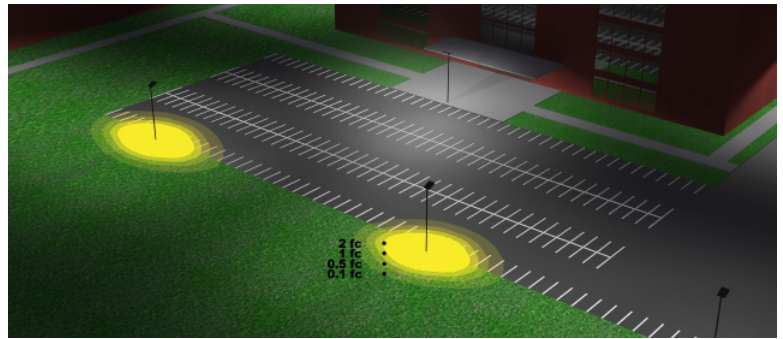

Customer Name: _____

Project Name: _____

Note: _____

Type: _____

Ideal for general site lighting, alleys, loading docks, doorway, pathway, and parking areas.

Features

- LED Flood Light
- With snap-on & bolt mounting options for one-person Installations.
- Select a mounting option (Sold separately)
- 70,000 Hours Rated Life
- 7-Year Warranty
- Optic Lens Type: III
- Multi-CCT & Multi-Power - The Switches are on the Bottom of the Fixture

Phone: (877) 805-2252 | Fax: (877) 805-2252
www.westgatemfg.com |

Photometrics: LFXPRO-LG-50-150W-MCTP

TYPE III

BUG Rating: B4-U0-G1

Area 65'x 75' Mounting Height: 20'

Other Views:

Side View

Front View