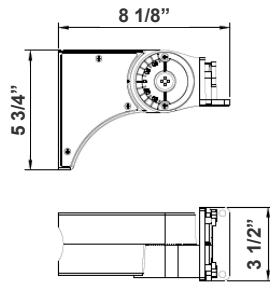

OPT-SEN-3MR-3

OPT-3MPC

OPT-EM-OD2EXT

Mounting Options:

LFX-ASA
Adjustable Straight Arm
3 1/3" x 7 7/8"

LFX-SF + LFX-PASF
Pole Adapter for Slip Fitter
6 1/8" x 3 1/4" x 3"

LFX-EXT
Straight Arm
3 1/3" x 6 3/4" x 4 3/8"

LFX-YK
Yoke
5 3/4" x 6" x 2"

LFX-TR-A
U Bracket
13 3/8" x 10 1/8"

LFX-AWB
Adjustable Wall Junction Box
7 1/8" x 6 5/8" x 5 3/4"

LFX-SF
Slip Fitter
3 1/3" x 7 7/8"
Inside Diameter: 2-3/4"

Color Options: LFXPRO-LG-50-150W-MCTP