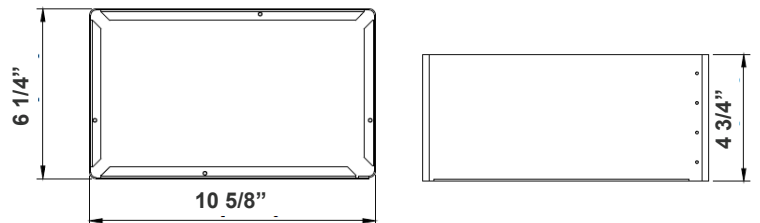

LFXPRO-WG-A
Wire Guard
Can be painted