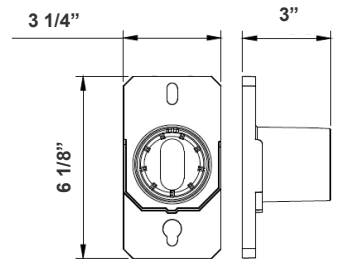

OPT-SEN-3MR-3

OPT-3MPC

OPT-EM-OD2EXT

Mounting Options:

LFX-ASA
Adjustable Straight Arm
3 1/3" x 7 7/8"

LFX-SF + LFX-PASF
Pole Adapter for Slip Fitter
6 1/8" x 3 1/4" x 3"

LFX-EXT
Straight Arm
3 1/3" x 6 3/4" x 4 3/8"

LFX-YK
Yoke
5 3/4" x 6" x 2"

LFX-TR-A
U Bracket
13 3/8" x 10 1/8"

LFX-AWB
Adjustable Wall Junction Box
7 1/8" x 6 5/8" x 5 3/4"

LFX-SF
Slip Fitter
3 1/3" x 7 7/8"
Inside Diameter: 2-3/4"

Color Options: LFXPRO-LG-50-150W-MCTP