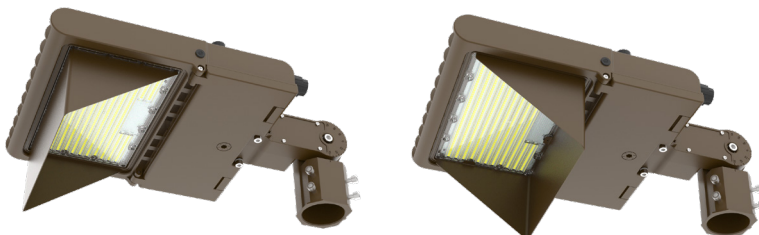

LF-SHROUD-A
Shroud
6 1/8" x 10 5/8" x 4 3/4"
Can be painted