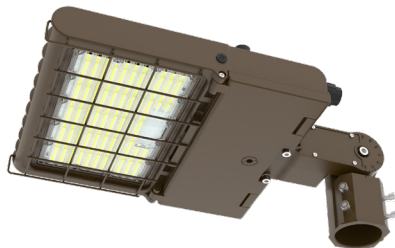

Customer Name: _____

Project Name: _____

Note: _____

Type: _____

Ideal for general site lighting, alleys, loading docks, doorway, pathway, and parking areas.

Features

- LED Flood Light
- With snap-on & bolt mounting options for one-person Installations.
- Select a mounting option (Sold separately)
- 70,000 Hours Rated Life
- 7-Year Warranty
- Optic Lens Type: III
- Multi-CCT & Multi-Power - The Switches are on the Bottom of the Fixture

LFX-YK
Yoke
5 3/4" x 6" x 2"

LFX-TR-A
U Bracket
13 3/8" x 10 1/8"

LFX-AWB
Adjustable Wall Junction Box
7 1/8" x 6 5/8" x 5 3/4"

LFX-SF
Slip Fitter
3 1/3" x 7 7/8"
Inside Diameter: 2-3/4"

Color Options: LFXPRO-LG-50-150W-MCTP

Custom Color Available

Black Silver White **Dark Bronze** Green Red Yellow
Default color

Shroud & Wire Guard: LFXPRO-LG-50-150W-MCTP

LF-SHROUD-A
 Shroud
 6 1/8" x 10 5/8" x 4 3/4"
 Can be painted

LF-SHROUD-D
 Full-Glare Shroud
 6 1/4" x 10 5/8" x 4 3/4"
 Can be painted