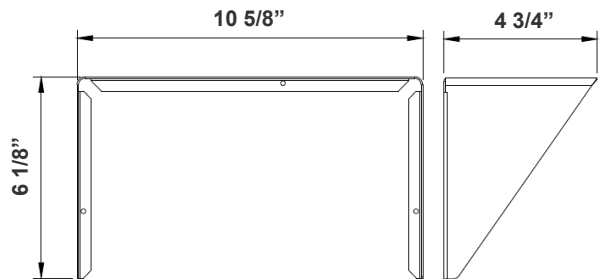

LF-SHROUD-D
Full-Glare Shroud
6 1/4" x 10 5/8" x 4 3/4"
Can be painted