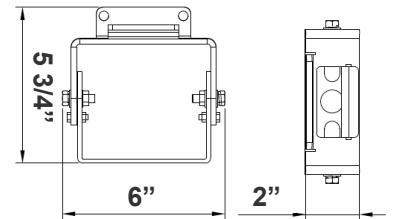

OPT-SEN-3MR-3

OPT-3MPC

OPT-EM-OD2EXT

Mounting Options:

LFX-ASA
Adjustable Straight Arm
3 1/3" x 7 7/8"

LFX-SF + LFX-PASF
Pole Adapter for Slip Fitter
6 1/8" x 3 1/4" x 3"

LFX-EXT
Straight Arm
3 1/3" x 6 3/4" x 4 3/8"

LFX-YK
Yoke
5 3/4" x 6" x 2"

LFX-TR-A
U Bracket
13 3/8" x 10 1/8"

LFX-AWB
Adjustable Wall Junction Box
7 1/8" x 6 5/8" x 5 3/4"

LFX-SF
Slip Fitter
3 1/3" x 7 7/8"
Inside Diameter: 2-3/4"

Color Options: LFXPRO-LG-50-150W-MCTP