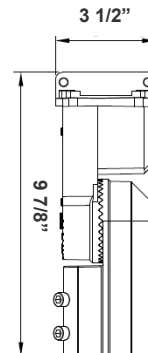

OPT-SEN-3MR-3

OPT-3MPC

OPT-EM-OD2EXT

Mounting Options:

LFX-ASA
Adjustable Straight Arm
3 1/3" x 7 7/8"

LFX-SF + LFX-PASF
Pole Adapter for Slip Fitter
6 1/8" x 3 1/4" x 3"

LFX-EXT
Straight Arm
3 1/3" x 6 3/4" x 4 3/8"

LFX-YK
Yoke
5 3/4" x 6" x 2"

LFX-TR-A
U Bracket
13 3/8" x 10 1/8"

LFX-AWB
Adjustable Wall Junction Box
7 1/8" x 6 5/8" x 5 3/4"

LFX-SF
Slip Fitter
3 1/3" x 7 7/8"
Inside Diameter: 2-3/4"

Color Options: LFXPRO-LG-50-150W-MCTP