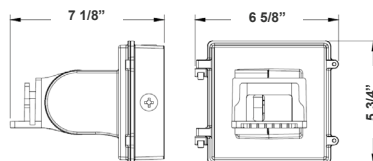

OPT-SEN-3MR-3

OPT-3MPC

OPT-EM-OD2EXT

Mounting Options:

LFX-ASA
Adjustable Straight Arm
3 1/3" x 7 7/8"

LFX-SF + LFX-PASF
Pole Adapter for Slip Fitter
6 1/8" x 3 1/4" x 3"

LFX-EXT
Straight Arm
3 1/3" x 6 3/4" x 4 3/8"

LFX-YK
Yoke
5 3/4" x 6" x 2"

LFX-TR-A
U Bracket
13 3/8" x 10 1/8"

LFX-AWB
Adjustable Wall Junction Box
7 1/8" x 6 5/8" x 5 3/4"

LFX-SF
Slip Fitter
3 1/3" x 7 7/8"
Inside Diameter: 2-3/4"

Color Options: LFXPRO-LG-50-150W-MCTP