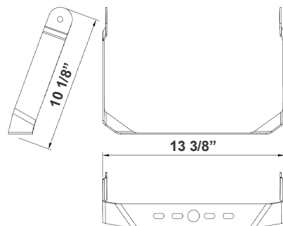

OPT-SEN-3MR-3

OPT-3MPC

OPT-EM-OD2EXT

Mounting Options:

LFX-ASA
Adjustable Straight Arm
3 1/3" x 7 7/8"

LFX-SF + LFX-PASF
Pole Adapter for Slip Fitter
6 1/8" x 3 1/4" x 3"

LFX-EXT
Straight Arm
3 1/3" x 6 3/4" x 4 3/8"

LFX-YK
Yoke
5 3/4" x 6" x 2"

LFX-TR-A
U Bracket
13 3/8" x 10 1/8"

LFX-AWB
Adjustable Wall Junction Box
7 1/8" x 6 5/8" x 5 3/4"

LFX-SF
Slip Fitter
3 1/3" x 7 7/8"
Inside Diameter: 2-3/4"

Color Options: LFXPRO-LG-50-150W-MCTP