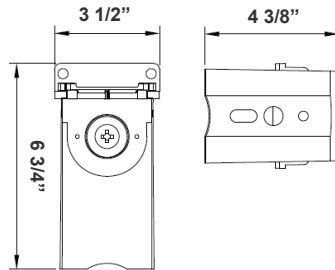

OPT-SEN-3MR-3

OPT-3MPC

OPT-EM-OD2EXT

Mounting Options:

LFX-ASA
Adjustable Straight Arm
3 1/3" x 7 7/8"

LFX-SF + LFX-PASF
Pole Adapter for Slip Fitter
6 1/8" x 3 1/4" x 3"

LFX-EXT
Straight Arm
3 1/3" x 6 3/4" x 4 3/8"

LFX-YK
Yoke
5 3/4" x 6" x 2"

LFX-TR-A
U Bracket
13 3/8" x 10 1/8"

LFX-AWB
Adjustable Wall Junction Box
7 1/8" x 6 5/8" x 5 3/4"

LFX-SF
Slip Fitter
3 1/3" x 7 7/8"
Inside Diameter: 2-3/4"

Color Options: LFXPRO-LG-50-150W-MCTP