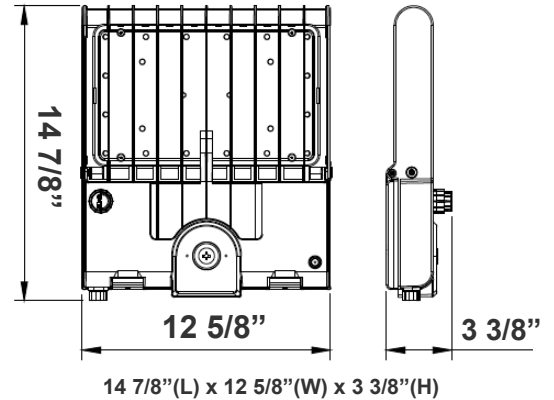

Features

- LED Flood Light
- With snap-on & bolt mounting options for one-person Installations.
- Select a mounting option (Sold separately)
- 70,000 Hours Rated Life
- 7-Year Warranty
- Optic Lens Type: III
- Multi-CCT & Multi-Power - The Switches are on the Bottom of the Fixture

Technical Specifications

Electrical:

- Voltage: 100-277V AC 50/60Hz
- Wattage: 50W/ 80W/ 100W/ 150W
- Power Factor: >0.9
- Output Current: 0.25A
- Efficacy: 125 LPW
- THD: <20%

Mechanical:

- Housing: Die-cast Aluminum Housing with Powder Coat Finish (Dark Bronze)
- 10KV Lightning Surge Protection
- Operating Temperature: -40°F to 104°F
- IP Rating: IP65
- Suitable for Wet Locations
- Effective projected areas (EPA's) are:
  - Front = 0.38 square feet
  - Side = 0.30 square feet
  - Face = 1.05 square feet

Lighting:

- Dimmable: 0~10V
- Solid State Lighting technology for long life, no Maintenance needed and High-Efficiency
- Lens Type: Optical TYPE III Lens, High Light Transmittance PC, Anti-UV and Flame Resistant
- Cord Type: 3.2' SJTW 18/3 AWG cable
- Total lumens: 19200LM Max.
- Color temperature: 3000K/ 4000K/ 5000K/ 5700K
- Color rendering index: CRI ≥ 70
- Beam Angle: 90°x120°

Applications:

- Ideal for general site lighting, alleys, loading docks, doorway, pathway and parking areas.
- Replace existing HID flood lights/ wall packs

Other Models:

- 300W | 38000LM | LFXPRO-XL-150-300W-MCTP

Phone: (877) 805-2252 | Fax: (877) 805-2252
www.westgatemfg.com |