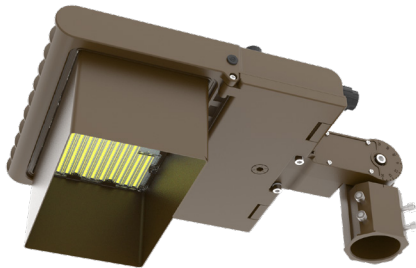

LF-SHROUD-D
Full-Glare Shroud
6 1/4" x 10 5/8" x 4 3/4"
Can be painted