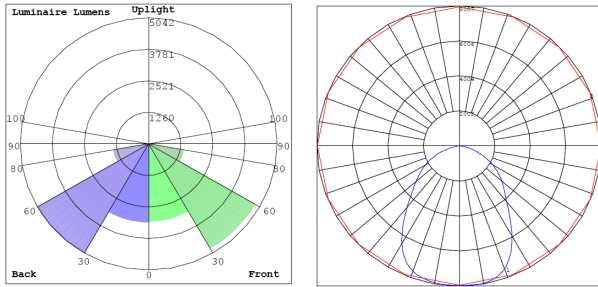

Phone: (877) 805-2252 | Fax: (877) 805-2252
www.westgatemfg.com |

Photometrics: LFXPRO-LG-50-150W-MCTP

TYPE III

BUG Rating: B4-U0-G1

Area 65'x 75' Mounting Height: 20'

Other Views:

Side View

Front View