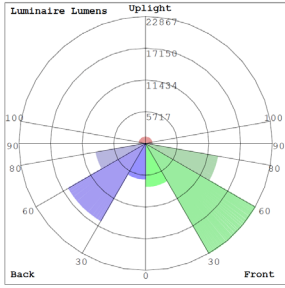

Lighting:

- Dimming: 0~10V dimmable
- Optical Lens: High light transmittance PC, anti-UV and flame resistant
- Lens: TYPE III°
- Total Lumens: 84000LM Max.
- Color Temperature: 3000K/ 4000K/ 5000K
- Color Rendering Index: ≥ 82
- Beam Angle: 120°X 90°

WG-ZB-Y6-2Z

Photometrics: LFX-XXL-300-600W-50K

600W 5000K BUG Rating: B5-U5-G5

600W 5000K Area 65'x 115' Mounting Height: 20'

Other Views:

Side View

Bottom View

Front View