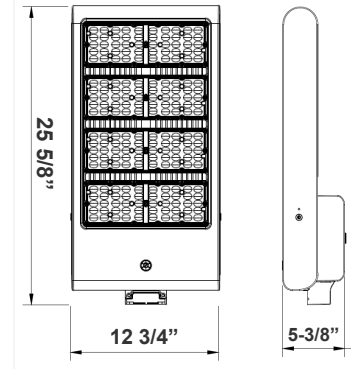

LFX-XXL SERIES Outdoor Lighting

LFX-XXL-300-600W-50K
POWER-ADJUSTABLE FLOOD/AREA LIGHT

WESTGATE
THE FUTURE IS HERE...AND IT'S QUITE BRIGHT!

Customer Name: _____

Project Name: _____

Note: _____ Type: _____

25 5/8"(H) x 12-3/4"(W) x 3-3/8"(D)

Technical Specifications

Electrical:

- Voltage: 100-277V AC, 50/60Hz
- Wattage: 300W/ 400W/ 500W/ 600W
- Power Factor: >0.9
- THD<20%
- Efficacy: 140 LPW

Mechanical:

- With Snap-on & Bolt Mounting Options for One- Person Installations. Select a Mounting Option (Sold Separately)
- LED: LUMILEDS 2835 /5050 LED
- Housing: ADC12 Aluminum heat sink, outdoor powder coating
- NEMA Twist-Lock Shorting Cap Included. Photocell Sold Separately
- 10KV Lightning Surge Protection
- Aluminum LED board: High conductive, waterproof, aging resistance, salt mist resistance, ensure the safety and long life span
- Operating Temperature: -104°F to 122°F
- Effective projected areas (EPA's) are:
 - Front = 0.38 square feet
 - Side = 0.30 square feet
 - Face = 1.05 square feet
- IP Rating: IP65
- Suitable for Wet Locations