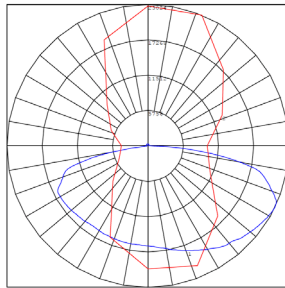

WG-ZB-Y6-2Z

Photometrics: LFX-XXL-300-600W-50K

600W 5000K BUG Rating: B5-U5-G5

600W 5000K Area 65'x 115' Mounting Height: 20'

Other Views:

Side View

Bottom View

Front View