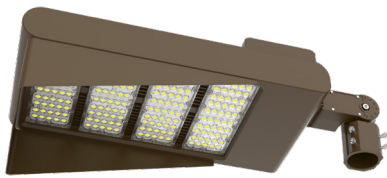

SENSOR AND REMOTE CONTROL OPTIONS

WEC-8RC Remote control

OPT-SEN-3MR-3 Bi-Level Motion Sensor

EPA Rating:

Model						
LFX-XXL	1.1	1.7	2.1	2.3	2.06	2.9

Mounting Options:

Color Options: LFX-XXL-300-600W-50K
 Custom Color Available

Black Silver White **Dark Bronze** Green Red Yellow
Default color

Shroud & Wire Guard: LFX-XXL-300-600W-50K

LF-SHROUD-F
 Shroud
 12 5/8" x 10 5/8" x 5 1/2"

LF-SHROUD-G
 Full-Glare Shroud
 12 3/4" x 10 5/8" x 5 1/2"

COLOR CHART: * Choose from one of our Premium Colors with no set-up fee.

Gloss:

SILVER METALLIC
70 GLOSS
T357-GR105

SILVER METALLIC
30 GLOSS
T353-GR06

DARK RED 90
GLOSS
P009-RD02

INTERNATIONAL
ORANGE 90
GLOSS
T009-OG26