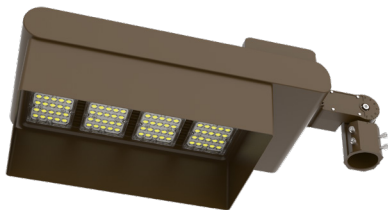

SENSOR AND REMOTE CONTROL OPTIONS

WEC-8RC Remote control

OPT-SEN-3MR-3 Bi-Level Motion Sensor

EPA Rating:

Model						
LFX-XXL	1.1	1.7	2.1	2.3	2.06	2.9

Mounting Options:

Color Options: LFX-XXL-300-600W-50K
 Custom Color Available

Black Silver White **Dark Bronze** Green Red Yellow
Default color

Shroud & Wire Guard: LFX-XXL-300-600W-50K

LF-SHROUD-F
 Shroud
 12 5/8" x 10 5/8" x 5 1/2"

LF-SHROUD-G
 Full-Glare Shroud
 12 3/4" x 10 5/8" x 5 1/2"