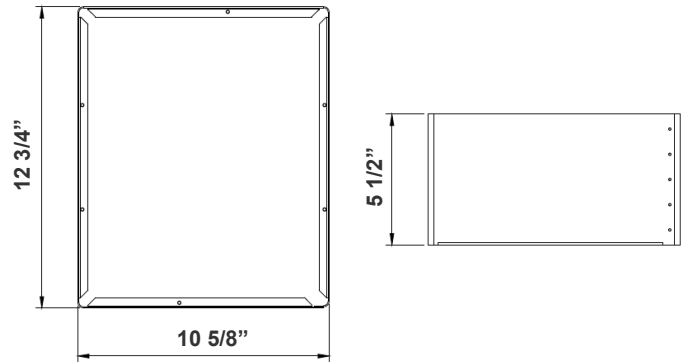

Black Silver White **Dark Bronze** Green Red Yellow
Default color

Shroud & Wire Guard: LFX-XXL-300-600W-50K

LF-SHROUD-F
 Shroud
 12 5/8" x 10 5/8" x 5 1/2"

LF-SHROUD-G
 Full-Glare Shroud
 12 3/4" x 10 5/8" x 5 1/2"