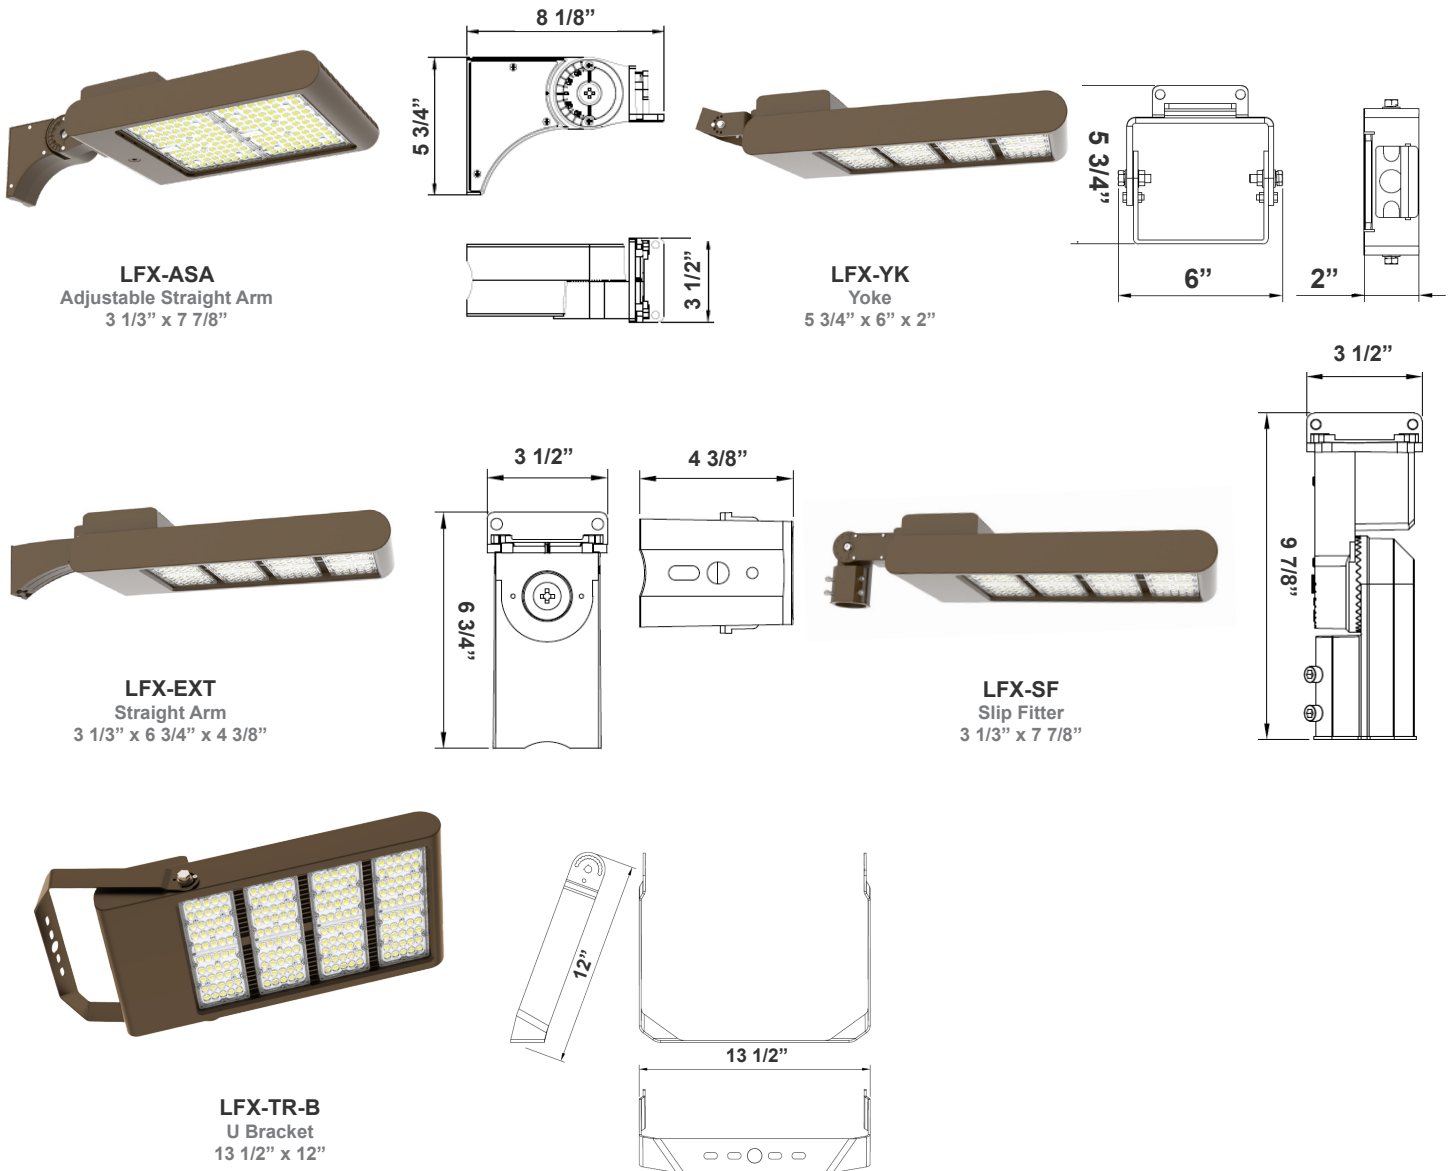

SENSOR AND REMOTE CONTROL OPTIONS

WEC-8RC Remote control

OPT-SEN-3MR-3 Bi-Level Motion Sensor

EPA Rating:

Model						
LFX-XXL	1.1	1.7	2.1	2.3	2.06	2.9

Mounting Options:

Color Options: LFX-XXL-300-600W-50K
 Custom Color Available