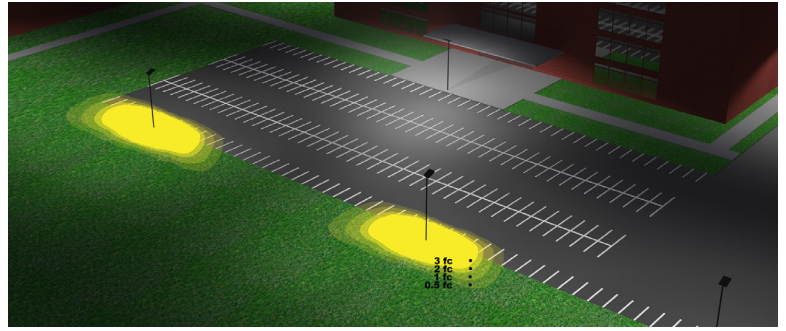

600W 5000K Area 65'x 115' Mounting Height: 20'

Other Views:

Side View

Bottom View

Performance Table: LFX-XXL-300-600W-50K

MODEL NO.	Wattage	Voltage	Lumens	Color Temp.	BUG Rating	LPW
LFX-XXL-300-600W-50K	300W 400W 500W 600W	120~277V	42000 56000 70000 84000	5000K	B5-U5-G5	140

Sample Ordering

Model Size Min.Wattage Max.Wattage Color Temp.

LFX - XXL - 300 - 600W -
50K = 5000K

Accessories Options

Blank = No Option for Accessories
WEC-8RC = Remote Control for OPT-SEN-3MR-4

Factory Installed Options

Blank = No Factory Installed Options
OPT-010W/PO = 0-10V Dim. Wires Pulled Out
OPT-CLR-95 = Color Paint
OPT-CIR_MC = 260 Set up fee per project
OPT-LF3-PCK = Twist Lock Photocell
OPT-3MPC = Microwave Photocell with a 1/2" threaded

SENSOR AND REMOTE CONTROL OPTIONS