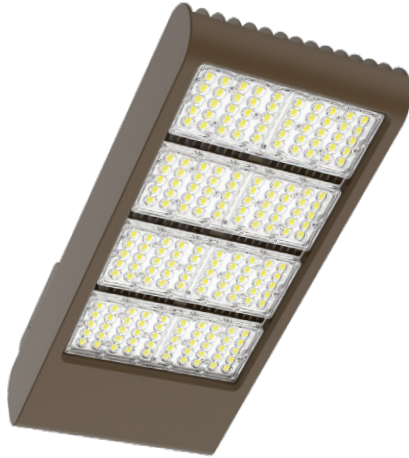

LFX-XXL SERIES Outdoor Lighting

LFX-XXL-300-600W-50K
POWER-ADJUSTABLE FLOOD/AREA LIGHT

WESTGATE
THE FUTURE IS HERE...AND IT'S QUITE BRIGHT!

Customer Name: _____

Project Name: _____

Note: _____ Type: _____

25 5/8"(H) x 12-3/4"(W) x 3-3/8"(D)

Ideal for general site lighting, alleys, loading docks, doorway, pathway, and parking areas.

Features

- Housing: ADC12 Aluminum heat sink, outdoor powder coating
- Optical Lens: High light transmittance PC, anti-UV and flame resistant
- 70,000 Hours Rated Life
- 7-Year Warranty
- Multi-Power - The Switch is On the Bottom of the Fixture

Technical Specifications

Electrical:

- Voltage: 100-277V AC, 50/60Hz
- Wattage: 300W/ 400W/ 500W/ 600W
- Power Factor: >0.9
- THD<20%
- Efficacy: 140 LPW

Mechanical:

- With Snap-on & Bolt Mounting Options for One- Person Installations. Select a Mounting Option (Sold Separately)
- LED: LUMILEDS 2835 /5050 LED
- Housing: ADC12 Aluminum heat sink, outdoor powder coating
- NEMA Twist-Lock Shorting Cap Included. Photocell Sold Separately
- 10KV Lightning Surge Protection
- Aluminum LED board: High conductive, waterproof, aging resistance, salt mist resistance, ensure the safety and long life span
- Operating Temperature: -104°F to 122°F
- Effective projected areas (EPA's) are:
 - Front = 0.38 square feet
 - Side = 0.30 square feet
 - Face = 1.05 square feet
- IP Rating: IP65
- Suitable for Wet Locations