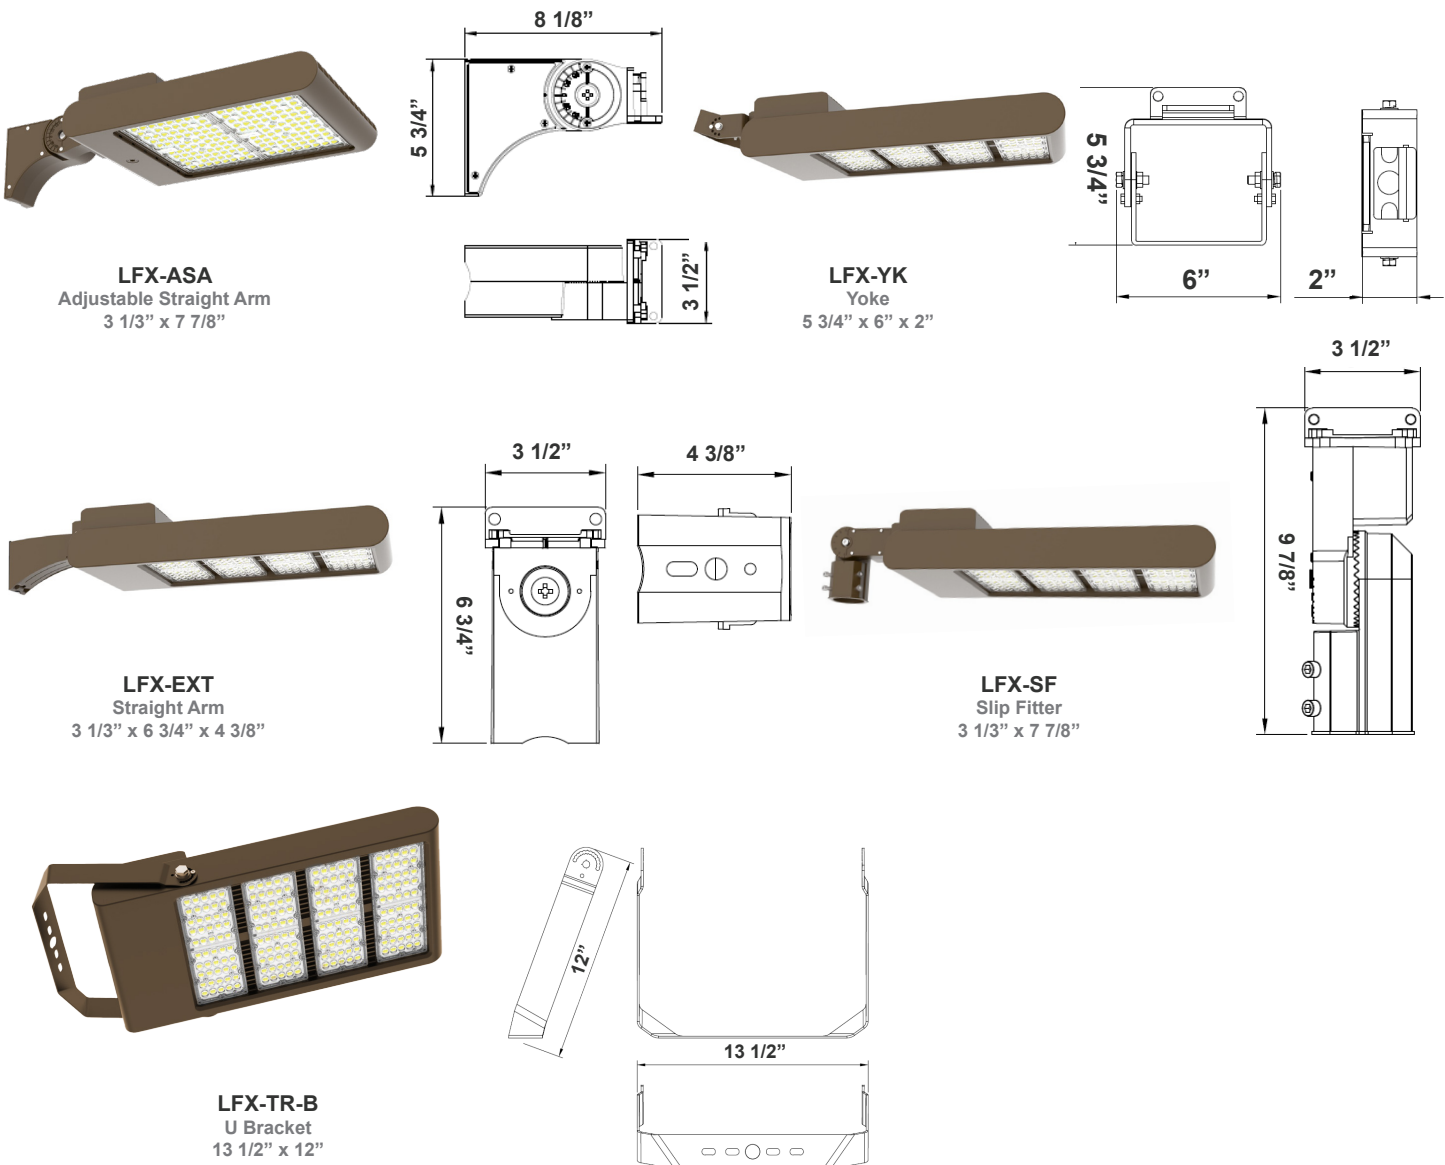

EPA Rating:

Model						
LFX-XXL	1.1	1.7	2.1	2.3	2.06	2.9

Mounting Options: