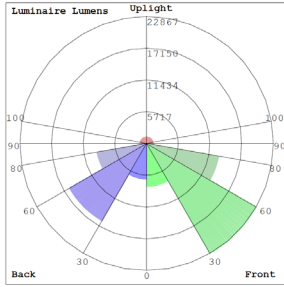

Photometrics: LFX-XXL-300-600W-50K-480V

600W 5000K BUG Rating: B5-U5-G5