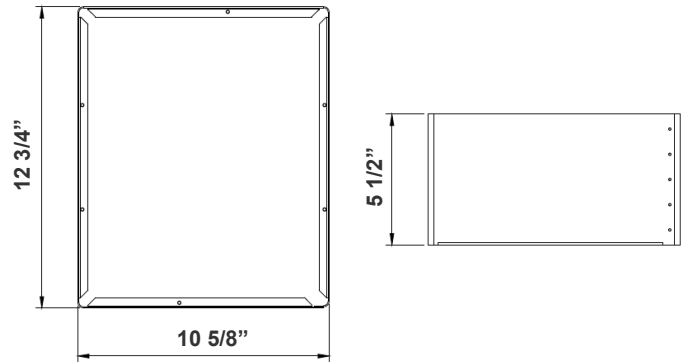

Note: \_\_\_\_\_ Type: \_\_\_\_\_

25 5/8"(H) x 12-3/4"(W) x 3-3/8"(D)

Ideal for general site lighting, alleys, loading docks, doorway, pathway, and parking areas.

**LF-SHROUD-F**  
 Shroud  
 12 5/8" x 10 5/8" x 5 1/2"

**LF-SHROUD-G**  
 Full-Glare Shroud  
 12 3/4" x 10 5/8" x 5 1/2"

**COLOR CHART:** \* Choose from one of our Premium Colors with no set-up fee.

**Gloss:**