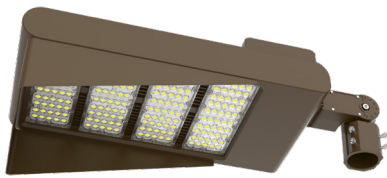

## Mounting Options:

**Color Options:** LFX-XXL-300-600W-50K-480V  
 Custom Color Available

Black    Silver    White    **Dark Bronze**    Green    Red    Yellow  
Default color

**Shroud & Wire Guard:** LFX-XXL-300-600W-50K-480V

**LF-SHROUD-F**  
 Shroud  
 12 5/8" x 10 5/8" x 5 1/2"

**LF-SHROUD-G**  
 Full-Glare Shroud  
 12 3/4" x 10 5/8" x 5 1/2"

**COLOR CHART:** \* Choose from one of our Premium Colors with no set-up fee.

**Gloss:**