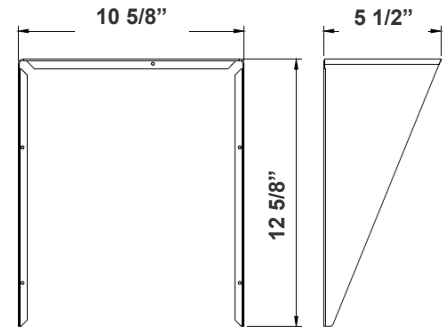

Note: \_\_\_\_\_ Type: \_\_\_\_\_

25 5/8"(H) x 12-3/4"(W) x 3-3/8"(D)

Ideal for general site lighting, alleys, loading docks, doorway, pathway, and parking areas.

**LF-SHROUD-F**  
 Shroud  
 12 5/8" x 10 5/8" x 5 1/2"

**LF-SHROUD-G**  
 Full-Glare Shroud  
 12 3/4" x 10 5/8" x 5 1/2"

**COLOR CHART:** \* Choose from one of our Premium Colors with no set-up fee.

**Gloss:**