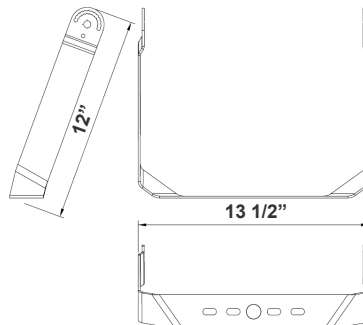

Mounting Options:

LFX-YK
Yoke
5 3/4" x 6" x 2"

LFX-EXT
Straight Arm
3 1/3" x 6 3/4" x 4 3/8"

LFX-SF
Slip Fitter
3 1/3" x 7 7/8"