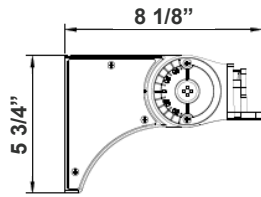

Smart Control
7-Pin Receptacle Kit
for
OPT-TLSOC7P

EPA Rating:

Model	1.1	1.7	2.1	2.3	2.06	2.9
LFX-XXL						

Mounting Options:

LFX-ASA
Adjustable Straight Arm
3 1/3" x 7 7/8"

LFX-YK
Yoke
5 3/4" x 6" x 2"

LFX-EXT
Straight Arm
3 1/3" x 6 3/4" x 4 3/8"

LFX-SF
Slip Fitter
3 1/3" x 7 7/8"

LFX-TR-B
U Bracket
13 1/2" x 12"

Color Options: LFX-XXL-300-600W-50K
 Custom Color Available

Black Silver White **Dark Bronze** Green Red Yellow
Default color

Shroud & Wire Guard: LFX-XXL-300-600W-50K