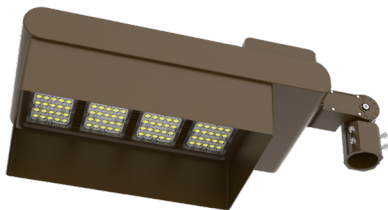

LF-SHROUD-G
Full-Glare Shroud
12 3/4" x 10 5/8" x 5 1/2"