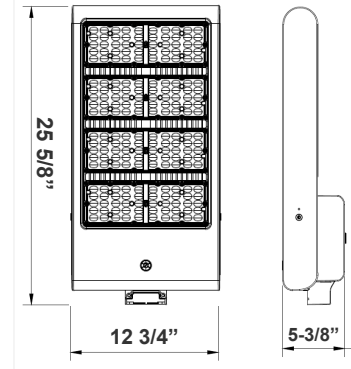

LFX-XXL SERIES Outdoor Lighting

LFX-XXL-300-600W-50K
POWER-ADJUSTABLE FLOOD/AREA LIGHT

WESTGATE
THE FUTURE IS HERE...AND IT'S QUITE BRIGHT!

Customer Name: _____

Project Name: _____

Note: _____ Type: _____

25 5/8"(H) x 12-3/4"(W) x 3-3/8"(D)

Technical Specifications

Electrical:

- Voltage: 100-277V AC, 50/60Hz
- Wattage: 300W/ 400W/ 500W/ 600W
- Power Factor: >0.9
- THD<20%
- Efficacy: 140 LPW

Mechanical:

- With Snap-on & Bolt Mounting Options for One- Person Installations. Select a Mounting Option (Sold Separately)
- LED: LUMILEDS 2835 /5050 LED
- Housing: ADC12 Aluminum heat sink, outdoor powder coating
- 10KV Lightning Surge Protection
- Aluminum LED board: High conductive, waterproof, aging resistance, salt mist resistance, ensure the safety and long life span
- Operating Temperature: -104°F to 122°F
- Effective projected areas (EPA's) are:
 - Front = 0.38 square feet
 - Side = 0.30 square feet
 - Face = 1.05 square feet
- IP Rating: IP65
- Suitable for Wet Locations

Photometrics: LFX-XXL-300-600W-50K

600W 5000K BUG Rating: B5-U5-G5

600W 5000K Area 65'x 115' Mounting Height: 20'

Other Views:

Side View

Bottom View

Front View

Back View