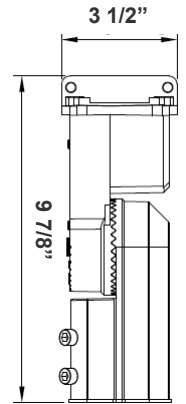

LFX-TR-B
U Bracket
13 1/2" x 12"