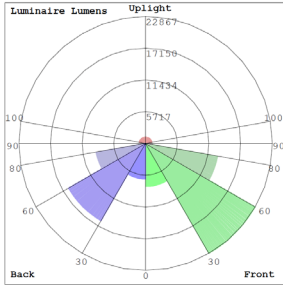

Lighting:

- Dimming: 0~10V dimmable
- Optical Lens: High light transmittance PC, anti-UV and flame resistant
- Lens: TYPE III°
- Total Lumens: 84000LM Max.
- Color Temperature: 3000K/ 4000K/ 5000K
- Color Rendering Index: ≥ 82
- Beam Angle: 120°X 90°

Photometrics: LFX-XXL-300-600W-50K

600W 5000K BUG Rating: B5-U5-G5

600W 5000K Area 65'x 115' Mounting Height: 20'

Other Views:

Side View

Bottom View

Front View

Back View