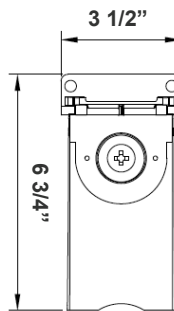

Smart Control
7-Pin Receptacle Kit
for
OPT-TLSOC7P

EPA Rating:

Model	1.1	1.7	2.1	2.3	2.06	2.9
LFX-XXL						

Mounting Options:

LFX-ASA
Adjustable Straight Arm
3 1/3" x 7 7/8"

LFX-YK
Yoke
5 3/4" x 6" x 2"

LFX-EXT
Straight Arm
3 1/3" x 6 3/4" x 4 3/8"