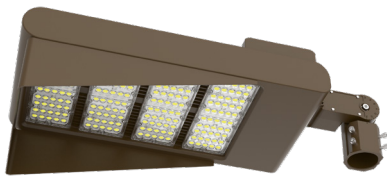

LFX-SF
Slip Fitter
3 1/3" x 7 7/8"

LFX-TR-B
U Bracket
13 1/2" x 12"

Color Options: LFX-XXL-300-600W-50K
 Custom Color Available

Black Silver White **Dark Bronze** Green Red Yellow
Default color

Shroud & Wire Guard: LFX-XXL-300-600W-50K

LF-SHROUD-F
 Shroud
 12 5/8" x 10 5/8" x 5 1/2"

LF-SHROUD-G
 Full-Glare Shroud
 12 3/4" x 10 5/8" x 5 1/2"

COLOR CHART: * Choose from one of our Premium Colors with no set-up fee.

Gloss:

SILVER METALLIC
70 GLOSS
T357-GR105