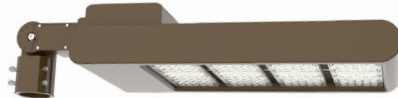

Smart Control
7-Pin Receptacle Kit
for
OPT-TLSOC7P

EPA Rating:

Model	1.1	1.7	2.1	2.3	2.06	2.9
LFX-XXL						

Mounting Options:

LFX-ASA
Adjustable Straight Arm
3 1/3" x 7 7/8"

LFX-YK
Yoke
5 3/4" x 6" x 2"

LFX-EXT
Straight Arm
3 1/3" x 6 3/4" x 4 3/8"

LFX-SF
Slip Fitter
3 1/3" x 7 7/8"

LFX-TR-B
U Bracket
13 1/2" x 12"

Color Options: LFX-XXL-300-600W-50K
 Custom Color Available

Black Silver White **Dark Bronze** Green Red Yellow
Default color

Shroud & Wire Guard: LFX-XXL-300-600W-50K