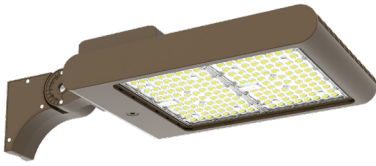

Factory-Installed Options

Blank = No Factory Installed Options
 OPT-LF3-PCK = Twist-Lock Photocell
 OPT-3MPC = Microwave Photocell with a 1/2" threaded
 OPT-SEN-3MR-3 = Programmable Microwave BI-Level
 OPT-TLSOC7P = 7-Pin Receptacle Kit to accept Smart Control Twist-Lock Photocell
 (Photocell not incl.) (Shorting Cap incl.)
 OPT-CLR-95 = Color Paint

SENSOR AND REMOTE CONTROL OPTIONS

OPT-LF3-PCK
Twist-Lock
Photocell + Receptacle Kit

OPT-SEN-3MR-3
Bi-Level Motion
Sensor

OPT-3MPC

WEC-8RC
Remote control

OPT-TLSOC7P
Smart Control
7-Pin Receptacle Kit
(Photocell not incl.)
(Shorting Cap incl.)

Smart Control
7-Pin Receptacle Kit
for
OPT-TLSOC7P

EPA Rating:

Model	1.1	1.7	2.1	2.3	2.06	2.9
LFX-XXL						

Mounting Options:

LFX-ASA
Adjustable Straight Arm
3 1/3" x 7 7/8"

LFX-YK
Yoke
5 3/4" x 6" x 2"

LFX-EXT
Straight Arm
3 1/3" x 6 3/4" x 4 3/8"