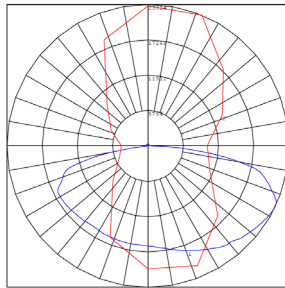

Photometrics: LFX-XXL-300-600W-50K

600W 5000K BUG Rating: B5-U5-G5

600W 5000K Area 65'x 115' Mounting Height: 20'

Other Views:

Side View

Bottom View

Front View

Back View