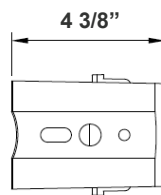

Smart Control
7-Pin Receptacle Kit
for
OPT-TLSOC7P

EPA Rating:

Model	1.1	1.7	2.1	2.3	2.06	2.9
LFX-XXL						

Mounting Options:

LFX-ASA
Adjustable Straight Arm
3 1/3" x 7 7/8"

LFX-YK
Yoke
5 3/4" x 6" x 2"

LFX-EXT
Straight Arm
3 1/3" x 6 3/4" x 4 3/8"