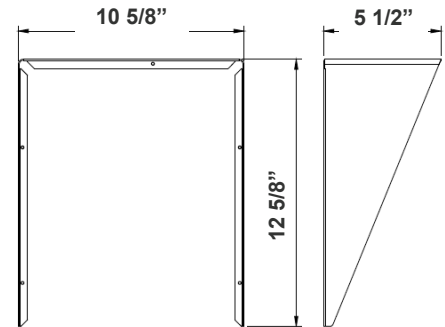

LFX-SF
Slip Fitter
3 1/3" x 7 7/8"

LFX-TR-B
U Bracket
13 1/2" x 12"

Color Options: LFX-XXL-300-600W-50K
 Custom Color Available

Black Silver White **Dark Bronze** Green Red Yellow
Default color

Shroud & Wire Guard: LFX-XXL-300-600W-50K

LF-SHROUD-F
 Shroud
 12 5/8" x 10 5/8" x 5 1/2"

LF-SHROUD-G
 Full-Glare Shroud
 12 3/4" x 10 5/8" x 5 1/2"

COLOR CHART: * Choose from one of our Premium Colors with no set-up fee.

Gloss:

SILVER METALLIC
70 GLOSS
T357-GR105