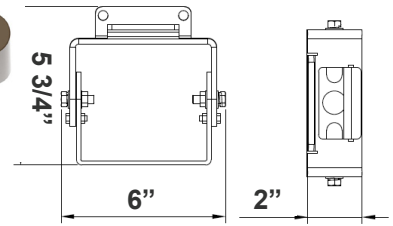

Smart Control
7-Pin Receptacle Kit
for
OPT-TLSOC7P

EPA Rating:

Model	1.1	1.7	2.1	2.3	2.06	2.9
LFX-XXL						

Mounting Options:

LFX-ASA
Adjustable Straight Arm
3 1/3" x 7 7/8"

LFX-YK
Yoke
5 3/4" x 6" x 2"

LFX-EXT
Straight Arm
3 1/3" x 6 3/4" x 4 3/8"