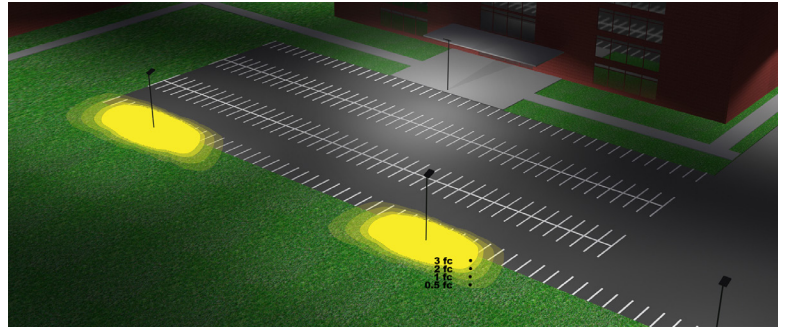

600W 5000K Area 65'x 115' Mounting Height: 20'

Other Views:

Side View

Bottom View

Performance Table: LFX-XXL-300-600W-50K

MODEL NO.	Wattage	Voltage	Lumens	Color Temp.	BUG Rating	LPW
LFX-XXL-300-600W-50K	300W 400W 500W 600W	120~277V	42000 56000 70000 84000	5000K	B5-U5-G5	140

Sample Ordering

Model Size Min.Wattage Max.Wattage Color Temp.

LFX - XXL - 300 - 600W -

50K = 5000K

Accessories Options

Blank = No Option for Accessories
WEC-8RC = Remote Control for OPT-SEN-3MR-4
*REFER TO PAGE 3 FOR MOUNTING OPTIONS

Factory-Installed Options

Blank = No Factory Installed Options
OPT-LF3-PCK = Twist-Lock Photocell
OPT-3MPC = Microwave Photocell with a 1/2" threaded
OPT-SEN-3MR-3 = Programmable Microwave BI-Level
OPT-TLSOC7P = 7-Pin Receptacle Kit to accept Smart Control Twist-Lock Photocell
(Photocell not incl.) (Shorting Cap incl.)
OPT-CLR-95 = Color Paint

SENSOR AND REMOTE CONTROL OPTIONS

EPA Rating:

Model	1.1	1.7	2.1	2.3	2.06	2.9
LFX-XXL