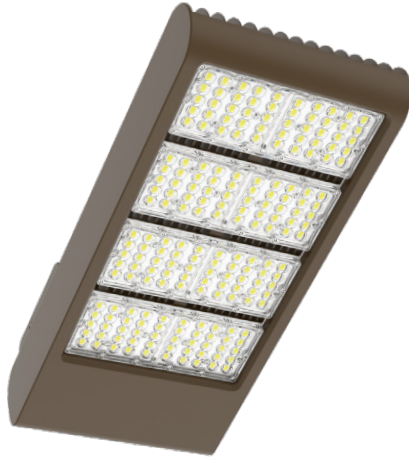

LFX-XXL SERIES Outdoor Lighting

LFX-XXL-300-600W-50K
POWER-ADJUSTABLE FLOOD/AREA LIGHT

WESTGATE
THE FUTURE IS HERE...AND IT'S QUITE BRIGHT!

Customer Name: _____

Project Name: _____

Note: _____ Type: _____

25 5/8"(H) x 12-3/4"(W) x 3-3/8"(D)

Ideal for general site lighting, alleys, loading docks, doorway, pathway, and parking areas.

Features

- Housing: ADC12 Aluminum heat sink, outdoor powder coating
- Optical Lens: High light transmittance PC, anti-UV and flame resistant
- 70,000 Hours Rated Life
- 7-Year Warranty
- Multi-Power - The Switch is On the Bottom of the Fixture

Technical Specifications

Electrical:

- Voltage: 100-277V AC, 50/60Hz
- Wattage: 300W/ 400W/ 500W/ 600W
- Power Factor: >0.9
- THD<20%
- Efficacy: 140 LPW

Mechanical:

- With Snap-on & Bolt Mounting Options for One- Person Installations. Select a Mounting Option (Sold Separately)
- LED: LUMILEDS 2835 /5050 LED
- Housing: ADC12 Aluminum heat sink, outdoor powder coating
- 10KV Lightning Surge Protection
- Aluminum LED board: High conductive, waterproof, aging resistance, salt mist resistance, ensure the safety and long life span
- Operating Temperature: -104°F to 122°F
- Effective projected areas (EPA's) are:
 - Front = 0.38 square feet
 - Side = 0.30 square feet
 - Face = 1.05 square feet
- IP Rating: IP65
- Suitable for Wet Locations