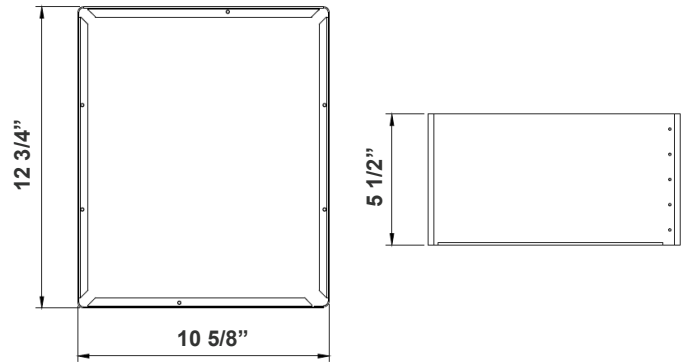

Color Options: LFX-XXL-300-600W-50K
Custom Color Available

Black   Silver   White   **Dark Bronze**   Green   Red   Yellow
Default color

Shroud & Wire Guard: LFX-XXL-300-600W-50K

LF-SHROUD-F
Shroud
12 5/8" x 10 5/8" x 5 1/2"