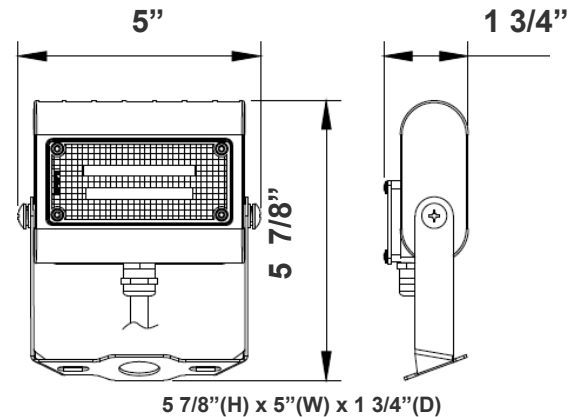

Features

- DLC Premium & LED High-Lumen Flood lights
- Solid State Lighting Technology for Long Life
- No Maintenance Needed and High-Efficiency
- 70,000 Hours Rated Life
- 7-Year Warranty
- Optic Lens Type: III

Technical Specifications

Electrical:

- Voltage: 120~277V AC/50~60 Hz
- Wattage: 15W
- Power Factor: >0.9
- Efficacy: 130 LPW

Mechanical:

- Die-cast Aluminum Housing with Powder Coat Finish (Dark Bronze and White Finish)
- LED: Philips Lumileds Luxeon 2835 High Flux LED
- Solid State Lighting technology for long life, no Maintenance needed and High-Efficiency
- High Conductive Aluminum LED Board
- 270° Adjustable Yoke Mount
- IP Rating: IP65
- Operating Temperature: -40°F to 104°F
- Suitable for Wet Locations

Lighting:

- Dimming: 0~10V Dimmable
- Optic Lens Type: III
- Cord type: 13" #18 AWG stranded wires
- Total Lumens: 1950LM
- Color Temperature: 3000K/ 4000K/ 5000K
- Color Rendering Index: ≥ 82
- Beam Angle: 120°X 90°

Applications:

- Ideal for general site lighting, alleys, loading docks, doorway, pathway and parking areas.
- Replace existing HID flood lights/ wall packs

Phone: (877) 805-2252 | Fax: (877) 805-2252
www.westgatemfg.com | www.westgatecontrols.co