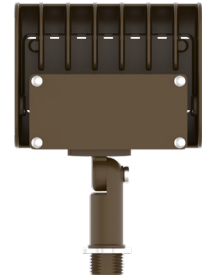

LFX-XS SERIES Outdoor Lighting

LFX-XS-15W-30K-KN
LFX-XS-15W-40K-KN
LFX-XS-15W-50K-KN

MP Multi Power/Wattage (Selectable)

Customer Name: _____

Project Name: _____

Note: _____

Type: _____

Ideal for general site lighting, alleys, loading docks, doorway, pathway, and parking areas.

Applications:

- Ideal for general site lighting, alleys, loading docks, doorway, pathway and parking areas.
- Replace existing HID flood lights/ wall packs

Other Models:

- 30W | 3880LM | LFX-SM-10-30W-30K-KN
- 30W | 3880LM | LFX-SM-10-30W-40K-KN
- 30W | 3880LM | LFX-SM-10-30W-50K-KN
- 50W | 6320LM | LFX-MD-15-50W-30K-KN
- 50W | 6320LM | LFX-MD-15-50W-40K-KN
- 50W | 6320LM | LFX-MD-15-50W-50K-KN

Photometrics: LFX-XS-15W-KN

BUG Rating: B1-U0-G0

Area 30'x 45' Mounting Height: 20'

Other Views:

Side View

Front View

Back View

Performance Table: LFX-XS-15W-KN

30K = 3000K
40K = 4000K
50K = 5000K

Accessories Options

Blank = No Option For Accessories
 WRC-3-BRZ = Weatherproof cover with three(3) 1/2" hubs
 LF3-SH1 = Shroud for LF3 50W Reversible
 LF3-SH1FG = Full-Glare Shroud for LF3 SM