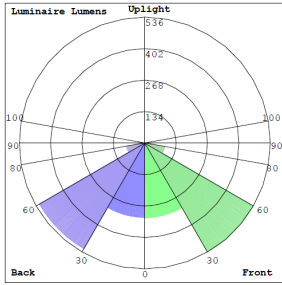

Lighting:

- Dimming: 0~10V Dimmable
- Optic Lens Type: III
- Cord type: 13" #18 AWG stranded wires
- Total Lumens: 1950
- Color Temperature: 3000K/ 4000K/ 5000K
- Color Rendering Index: ≥ 82
- Beam Angle: 120°X 90°

Photometrics: LFX-XS-15W-KN

BUG Rating: B1-U0-G0

Area 30'x 45' Mounting Height: 20'

Other Views:

Side View

Front View

Back View

Performance Table: LFX-XS-15W-KN