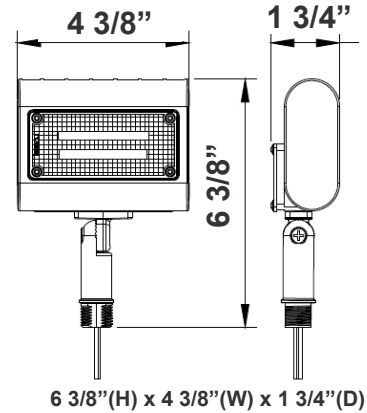

Customer Name: _____

Project Name: _____

Note: _____

Type: _____