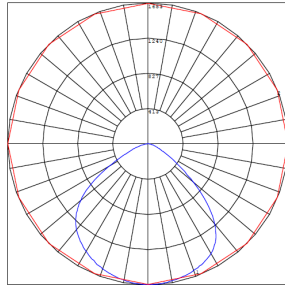

Photometrics: LFX-SM-10-30W-MCTP-KN-WH

BUG Rating: B2-U0-G1

Area 40'x 50' Mounting Height: 20'

Other Views:

Side View

Front View

Back View

Performance Table: LFX-SM-10-30W-MCTP-KN-WH