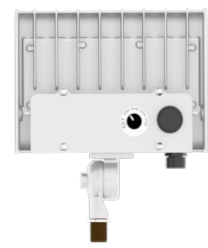

Technical Specifications

Electrical:

- Voltage: 120~277V AC/50~60 Hz
- Wattage: 10W/ 15W/ 20W/ 30W
- Power Factor: >0.9
- Efficacy: 130 LPW

Mechanical:

- Die-cast Aluminum Housing with Powder Coat Finish (White Finish)
- LED: Lumileds Luxeon 2835 High Flux LED Solid
- State Lighting technology for long life, no Maintenance needed and High-Efficiency
- High Conductive Aluminum LED Board
- 90° Adjustable 1/2" Knuckle Mount
- IP Rating: IP65
- Operating Temperature: -40°F to 104°F
- Suitable for Wet Locations

Applications:

- Ideal for general site lighting, alleys, loading docks, doorway, pathway and parking areas.
- Replace existing HID flood lights/ wall packs

Other Models:

• 30W | 3900LM | LFX-SM-10-30W-MCTP-KN-SV • 30W | 3900LM | LFX-SM-10-30W-MCTP-KN • 30W | 3900LM | LFX-SM-10-30W-MCTP-BK

Photometrics: LFX-SM-10-30W-MCTP-KN-WH

BUG Rating: B2-U0-G1

Area 40'x 50' Mounting Height: 20'

Other Views:

Side View

Front View

Back View

Performance Table: LFX-SM-10-30W-MCTP-KN-WH