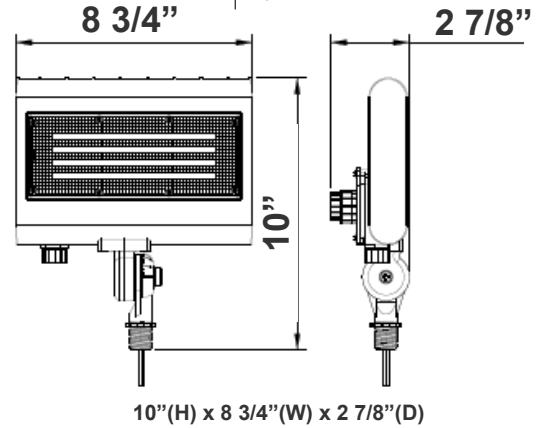

Customer Name: _____

Project Name: _____

Note: _____

Type: _____