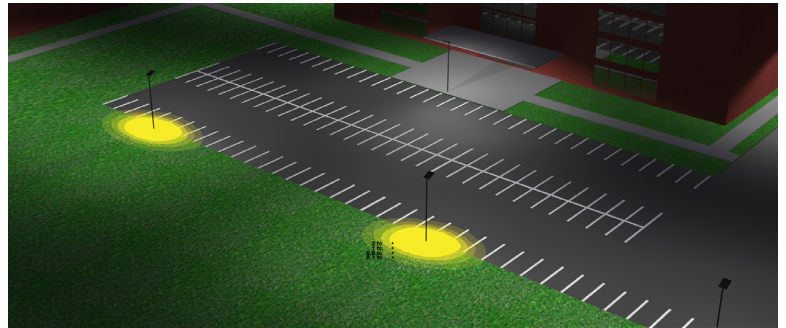

Area 40'x 50' Mounting Height: 20'

Other Views:

Performance Table: LFX-SM-10-30W-MCTP-KN-WH

MODEL NO.	Wattage	Voltage	Lumens	Color Temp.	BUG Rating	LPW
LFX-SM-10-30W-MCTP-KN-WH	10W	120~277V	1210LM	3000K 4000K 5000K 5700K	B2-U0-G1	130
			1250LM			
			1280LM			
			1280LM			
	15W		1800LM			
			1880LM			
			1930LM			
			1930LM			
	20W		2340LM			
			2400LM			
			2500LM			
			2500LM			
			3830LM			
	30W		3880LM			
			3880LM			
3880LM						
3900LM