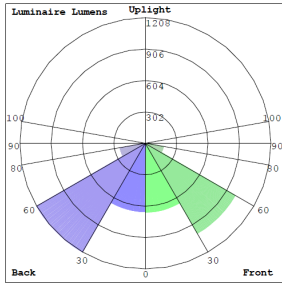

Technical Specifications

Electrical:

- Voltage: 120~277V AC/50~60 Hz
- Wattage: 10W/ 15W/ 20W/ 30W
- Power Factor: >0.9
- Efficacy: 130 LPW

Mechanical:

- Die-cast Aluminum Housing with Powder Coat Finish (White Finish)
- LED: Lumileds Luxeon 2835 High Flux LED Solid
- State Lighting technology for long life, no Maintenance needed and High-Efficiency
- High Conductive Aluminum LED Board
- 90° Adjustable 1/2" Knuckle Mount
- IP Rating: IP65
- Operating Temperature: -40°F to 104°F
- Suitable for Wet Locations

Lighting:

- Dimming: 0~10V Dimmable
- Optic Lens Type: III
- Cord type: 13" #18 AWG stranded wires
- Multi-CCT Power - The Switch is on the Bottom of the Fixture
- Total Lumens: 3900LM Max.
- Color Temperature: 3000K/ 4000K/ 5000K/ 5700K
- Color Rendering Index: ≥ 82
- Beam Angle: 120°X 90°

Photometrics: LFX-SM-10-30W-MCTP-KN-WH

BUG Rating: B2-U0-G1

Area 40'x 50' Mounting Height: 20'

Other Views:

Side View

Front View

Back View

Performance Table: LFX-SM-10-30W-MCTP-KN-WH