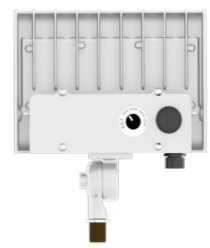

Technical Specifications

Electrical:

- Voltage: 120~277V AC/50~60 Hz
- Wattage: 10W/ 15W/ 20W/ 30W
- Power Factor: >0.9
- Efficacy: 130 LPW

Mechanical:

- Die-cast Aluminum Housing with Powder Coat Finish (Dark Bronze and White Finish)
- LED: Lumileds Luxeon 2835 High Flux LED
- Solid State Lighting technology for long life, no Maintenance needed and High-Efficiency
- High Conductive Aluminum LED Board
- 90° Adjustable 1/2" Knuckle Mount
- IP Rating: IP65
- Operating Temperature: -40°F to 104°F
- Suitable for Wet Locations

Applications:

- Ideal for general site lighting, alleys, loading docks, doorway, pathway and parking areas.
- Replace existing HID flood lights/ wall packs

Other Models:

- 50W | 6350LM | LFX-MD-15-50W-MCTP-KN • 50W | 6350LM | LFX-MD-15-50W-MCTP-KN-SV • 50W | 6350LM | LFX-MD-15-50W-MCTP-KN-BK

Photometrics: LFX-MD-15-50W-MCTP-KN-WH

BUG Rating: B3-U0-G1

Area 45'x 155' Mounting Height: 20'

Other Views:

Side View

Front View

Back View

Performance Table: LFX-MD-15-50W-MCTP-KN-WH