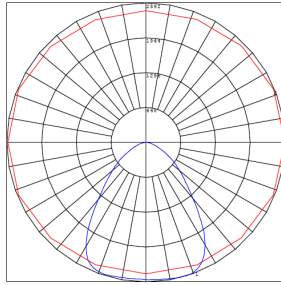

Photometrics: LFX-MD-15-50W-MCTP-KN-WH

BUG Rating: B3-U0-G1

Area 45'x 155' Mounting Height: 20'

Other Views:

Side View

Front View

Back View

Performance Table: LFX-MD-15-50W-MCTP-KN-WH