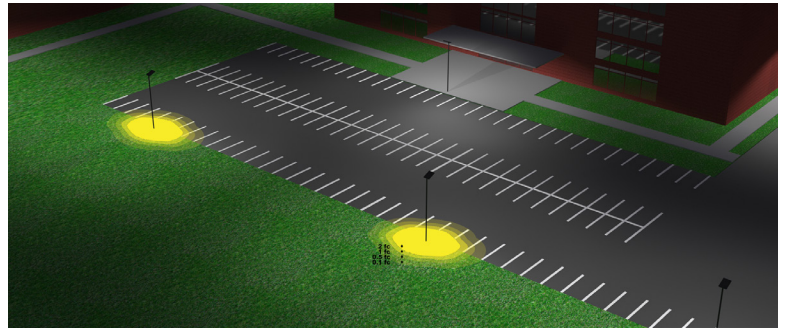

Area 45'x 155' Mounting Height: 20'

Other Views:

Performance Table: LFX-MD-15-50W-MCTP-KN-WH

MODEL NO.	Wattage	Voltage	Lumens	Color Temp.	BUG Rating	LPW	
LFX-MD-15-50W-MCTP-KN-WH	15W	120~277V	2000LM	3000K 4000K 5000K 5700K	B3-U0-G1	130	
			2100LM				
			2180LM				
			2180LM				
	20W		2550LM				
			2620LM				
			2700LM				
			2700LM				
	30W		3800LM				
			3990LM				
			4020LM				
			4020LM				
			6250LM				
			50W				6320LM
							6320LM
6320LM							
6350LM