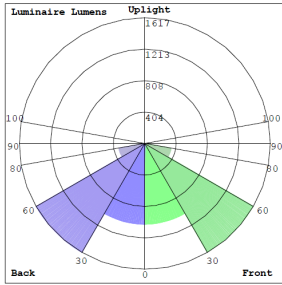

Technical Specifications

Electrical:

- Voltage: 120~277V AC/50~60 Hz
- Wattage: 10W/ 15W/ 20W/ 30W
- Power Factor: >0.9
- Efficacy: 130 LPW

Mechanical:

- Die-cast Aluminum Housing with Powder Coat Finish (Dark Bronze and White Finish)
- LED: Lumileds Luxeon 2835 High Flux LED
- Solid State Lighting technology for long life, no Maintenance needed and High-Efficiency
- High Conductive Aluminum LED Board
- 90° Adjustable 1/2" Knuckle Mount
- IP Rating: IP65
- Operating Temperature: -40°F to 104°F
- Suitable for Wet Locations

Lighting:

- Dimming: 0~10V Dimmable
- Optic Lens Type: III
- Cord type: 13" #18 AWG stranded wires
- Multi-CCT Power - The Switch is on the Bottom of the Fixture
- Color temperature: 3000K/ 4000K/ 5000K/ 5700K
- Total Lumens: 6350LM Max
- Multi CCT: Selectable Wattages & CCTs
- Color Rendering Index: ≥ 82
- Beam Angle: 120°X 90°

Photometrics: LFX-MD-15-50W-MCTP-KN-WH

BUG Rating: B3-U0-G1

Area 45'x 155' Mounting Height: 20'

Other Views:

Side View

Front View

Back View

Performance Table: LFX-MD-15-50W-MCTP-KN-WH