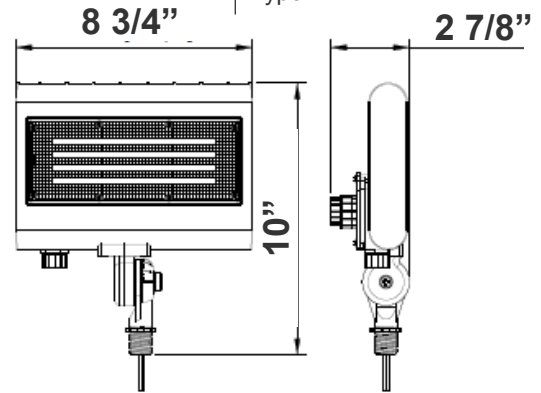

10"(H) x 8 3/4"(W) x 2 7/8"(D)

Features

- DLC Premium & LED High-Lumen Floor lights
- Solid State Lighting Technology for Long Life
- No Maintenance Needed and High-Efficiency
- 70,000 Hours Rated Life
- 7-Year Warranty
- Optic Lens Type: III
- Multi-CCT Power - The Switch is on the Bottom of the Fixture

Technical Specifications

Electrical:

- Voltage: 120~277V AC/50~60 Hz
- Wattage: 10W/ 15W/ 20W/ 30W
- Power Factor: >0.9
- Efficacy: 130 LPW

Mechanical:

- Die-cast Aluminum Housing with Powder Coat Finish (Dark Bronze and White Finish)
- LED: Lumileds Luxeon 2835 High Flux LED
- Solid State Lighting technology for long life, no Maintenance needed and High-Efficiency
- High Conductive Aluminum LED Board
- 90° Adjustable 1/2" Knuckle Mount
- IP Rating: IP65
- Operating Temperature: -40°F to 104°F
- Suitable for Wet Locations