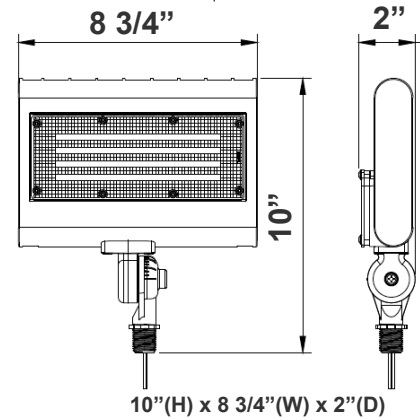

Features

- DLC Premium & LED High-Lumen Flood lights
- Solid State Lighting Technology for Long Life
- No Maintenance Needed and High-Efficiency
- 70,000 Hours Rated Life
- 7-Year Warranty
- Optic Lens Type: III
- Multi-Power: The Switch is on the Bottom of the Fixture

Technical Specifications

Electrical:

- Voltage: 120~277V AC/50~60 Hz
- Wattage: Selectable Wattages (15W/ 20W/ 30W/ 50W)
- Power Factor: >0.9
- Efficacy: 130 LPW

Mechanical:

- Die-cast Aluminum Housing with Powder Coat Finish (Dark Bronze and White Finish)
- NEMA Twist-Lock Shorting Cap Included. Photocell Sold Separately
- Solid State Lighting technology for long life, no Maintenance needed and High-Efficiency
- High Conductive Aluminum LED Board
- 90° Adjustable 1/2" Knuckle Mount
- IP Rating: IP65
- Operating Temperature: -40°F to 104°F
- Suitable for Wet Locations

Lighting:

- Dimming: 0~10V Dimmable
- Optic Lens Type: III
- Cord type: 13" #18 AWG stranded wires
- Total Lumens: 6320LM Max.
- Multi-Power - The switch is on the bottom of the fixture
- Color Temperature: 3000K/ 4000K/ 5000K
- Color Rendering Index: ≥ 82
- Beam Angle: 120°X 90°

Applications:

- Ideal for general site lighting, alleys, loading docks, doorway, pathway and parking areas.
- Replace existing HID flood lights/ wall packs

Phone: (877) 805-2252 | Fax: (877) 805-2252
www.westgatemfg.com |