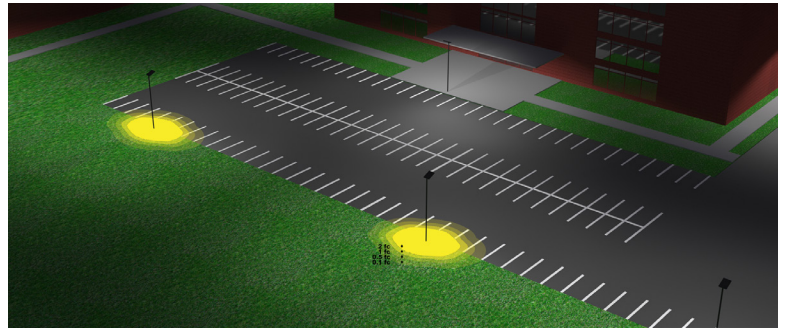

Area 45'x 55' Mounting Height: 20'

Other Views: