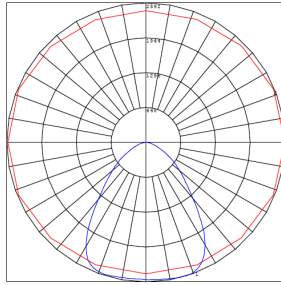

**Photometrics:** LFX-MD-15-50W-KN

BUG Rating: B3-U0-G1

Area 45'x 55' Mounting Height: 20'

**Other Views:**

Side View

Front View

Back View

**Performance Table:** LFX-MD-15-50W-KN