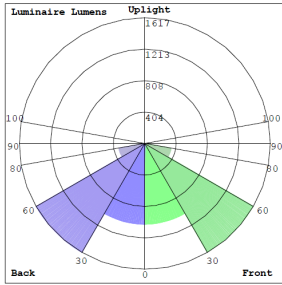

Photometrics: LFX-MD-15-50W-KN

BUG Rating: B3-U0-G1