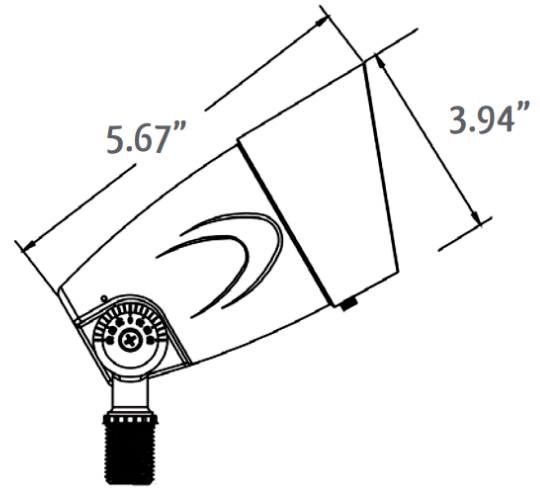

LFLV-12W-50K
LFLV-12W-30K

DIMENSIONS:

12V INTEGRATED LED LANDSCAPE UPLIGHTS

Ideal for walkway and pathway, stairway and more.

ELECTRICAL SPECIFICATIONS:

- Voltage: 12V AC/DC
- Wattage: 12W
- Efficacy: 75LM/W/66LM/W

HOUSING SPECIFICATIONS:

- ADC 12 Cast Aluminum with Powder Coat (Bronze Finish)
- 2FT. STP-2 18AWG lead wire
- 8-1/2" Non-metallic Spike
- Silicon-filled Wire Nuts
- IP rating: IP67, Wet Locations

CERTIFICATIONS: