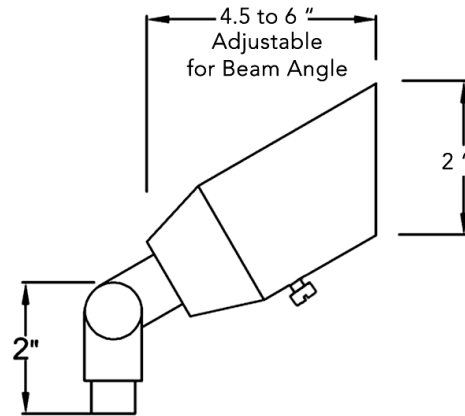

LFLD-5W-30K-BZB

12V LED DIRECTIONAL LIGHT-SOLID BRASS

ELECTRICAL SPECIFICATIONS:

- Voltage: 12VAC/DC
- Wattage: 5W
- Efficacy: 80LM/W

HOUSING SPECIFICATIONS:

- Solid Brass with Bronzed Brass Finish
- Silicon-filled wire nuts
- 8-1/2" Non-metallic spike
- 3FT. SPT-2 16AWG Lead Wire
- IP rating: IP67, Suitable for wet Locations

CERTIFICATIONS:

DIMENSIONS:

| MODEL | WATTS | VOLTAGE | LUMENS | COLOR TEMP |
|-----------------|-------|----------|--------|------------|
| LFLD-5W-30K-BZB | 5W | 12VAC/DC | 400LM | 3000K |

ACCESSORIES INCLUDED:

LIGHTING SPECIFICATIONS:

- LED Source: CREE COB Technology (Non-Dimmable)
- Lens: Magnifying Glass Lens Adjusts Beam Angle from 90° to 10°
- Total lumens: 400LM
- Color temperature: 3000K
- Beam angle: 90° to 10° Adjustable with Telescopic Hood