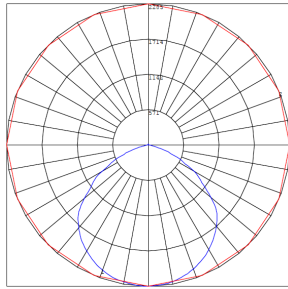

Photometrics: LFE-50W-MCT-TR

BUD Rating: B2-U2-G1

Area 50'x 55' Mounting Height: 9'

Other Views:

Side View

Front View

Back View

Performance Table: LFE-50W-MCT-TR