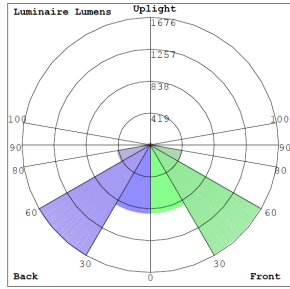

Photometrics: LFE-50W-MCT-TR

BUD Rating: B2-U2-G1

Area 50'x 55' Mounting Height: 9'

Other Views:

Side View

Front View

Back View

Performance Table: LFE-50W-MCT-TR

MODEL NO.	Wattage	Voltage	Lumens	Color Temp.	BUG Rating	LPW
LFE-50W-MCT-TR	50W	120V	6081LM	3000K 4000K 5000K	B2-U2-G1	119

Sample Ordering

Model Wattage Color Temp.

LFE - 50W - MCT - TR

Accessories Options