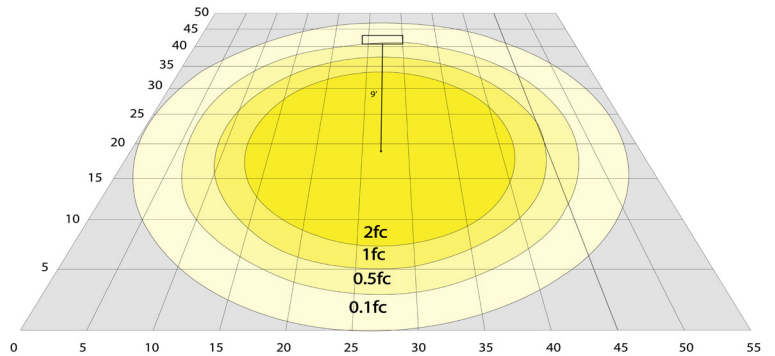

Photometrics: LFE-50W-MCT-TR

BUD Rating: B2-U2-G1

Area 50'x 55' Mounting Height: 9'

Other Views:

Side View

Front View

Back View

Performance Table: LFE-50W-MCT-TR

MODEL NO.	Wattage	Voltage	Lumens	Color Temp.	BUG Rating	LPW
LFE-50W-MCT-TR	50W	120V	6081LM	3000K 4000K 5000K	B2-U2-G1	119

Sample Ordering

Model Wattage Color Temp.

LFE - 50W - MCT - TR

Accessories Options