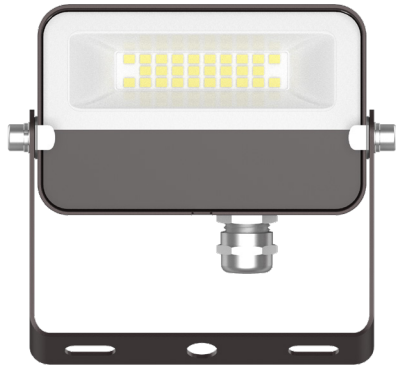

# LFE SERIES Outdoor Lighting

LFE-15W-30K-TR  
LFE-15W-40K-TR  
LFE-15W-50K-TR  
COMPACT FLOOD LIGHT

**WESTGATE**  
THE FUTURE IS HERE...AND IT'S QUITE BRIGHT!

Customer Name: \_\_\_\_\_

Project Name: \_\_\_\_\_

Note: \_\_\_\_\_

Type: \_\_\_\_\_

Selection:

Ideal for general site lighting, alleys, loading docks, doorways, pathway, parking areas. Replace existing HID flood lights/wall packs. Great for use with motion sensors or other instant on/off controls. Solid state lighting technology for long life, low maintenance and high efficiency.

4.5"(H) x 4.92"(W) x 1.18"(D)

### Lighting:

- Cord type: 18" SJTW 18/3 AWG cable
- Total lumens: 1600LM
- Color temperature: 3000K/ 4000K/ 5000K
- Color rendering index: CRI > 70
- Beam Angle: 120° x 90°