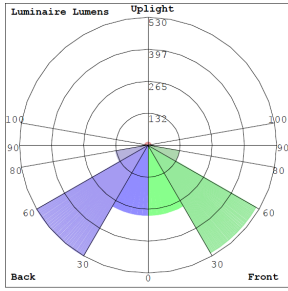

Photometrics: LFE-15W-TR

BUD Rating: B1-U2-G0