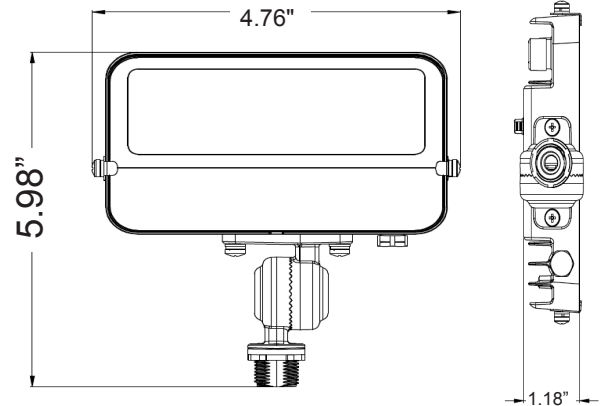

Customer Name: _____

Project Name: _____

Note: _____

Type: _____

5.98"(H) x 7.36"(W) x 1.18"(D)

Features

- 90° Adjustable 1/2" Knuckle Mount
- 70,000 hours rated life
- 7-Year Warranty
- Low Maintenance Needed and High Efficiency

Other Models:

- 15W | 1600LM | LFE-15W-30K-TR
- 15W | 1600LM | LFE-15W-40K-TR
- 15W | 1600LM | LFE-15W-50K-TR

Photometrics: LFE-15W-KN

BUD Rating: B1-U2-G0

Area 40'x 40' Mounting Height: 9'

Other Views:

Side View