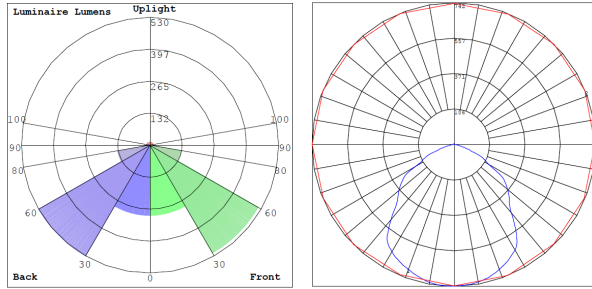

Photometrics: LFE-15W-KN

BUD Rating: B1-U2-G0