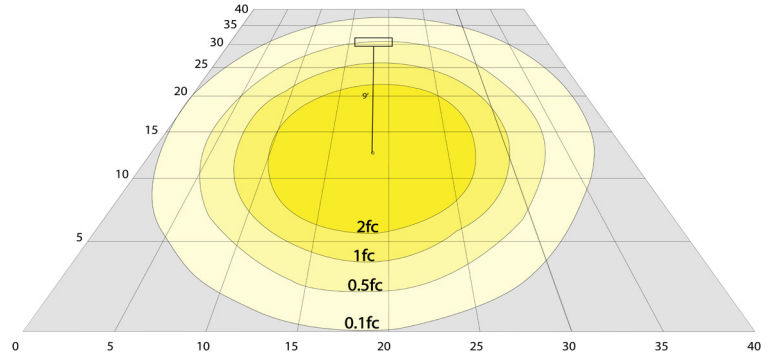

Other Models:

- 15W | 1600LM | LFE-15W-30K-TR
- 15W | 1600LM | LFE-15W-40K-TR
- 15W | 1600LM | LFE-15W-50K-TR

Photometrics: LFE-15W-KN

BUD Rating: B1-U2-G0

Area 40'x 40' Mounting Height: 9'

Other Views:

Side View