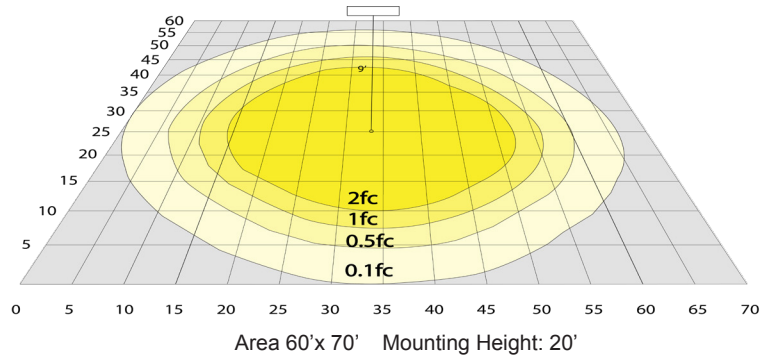

### Lighting:

- Dimming: 0~10V Dimmable
- Multi-CCT & Multi-Power - The Switches are on the Bottom of the Fixture
- Total Lumens: 4900LM
- Color Temperature: 3000K/4000K/5000K
- Color Rendering Index: ≥ 70
- Adjustable Beam Angle: 135°x125°/120°x120°/90°x90°
- 70,000 Hours Rated Life

BUG Rating: B4-U0-G1

Area 60'x 70' Mounting Height: 20'

**Other Views:**

Side View

Front View

Back View

**Performance Table:** LF4MAX-SM-15-35W-MCTPB-TR-P

MODEL NO.	Wattage	Voltage	Lumens	Color Temp.	BUG Rating	LPW
LF4MAX-SM-15-35W-MCTPB-TR-P	15W 25W 35W	120~277V	2100LM 3500LM 4900LM	3000K 4000K 5000K	B4-U0-G1	140