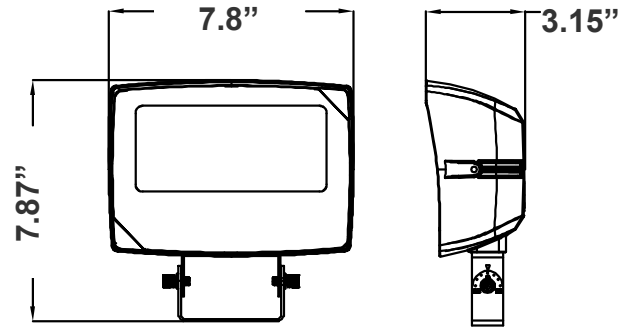

Project Name: \_\_\_\_\_

Note: \_\_\_\_\_

Type: \_\_\_\_\_

7.8"(W) x 7.87"(H) x 3.15"(D)

Round-back floodlight with U-bracket offering full control of beam angle, CCT, wattage, and photocell. Model MTP4 arriving this season.