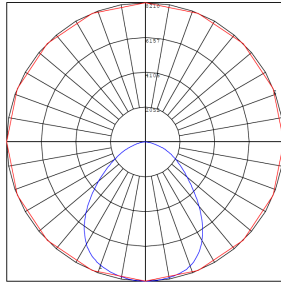

Photometrics: LF4MAX-SM-15-35W-MCTPB-TR-P

BUG Rating: B4-U0-G1