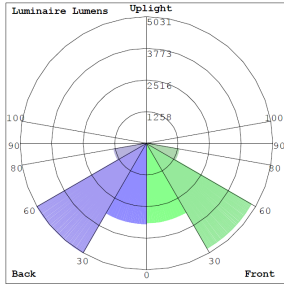

Photometrics: LF4MAX-SM-15-35W-MCTPB-TR-P

BUG Rating: B4-U0-G1