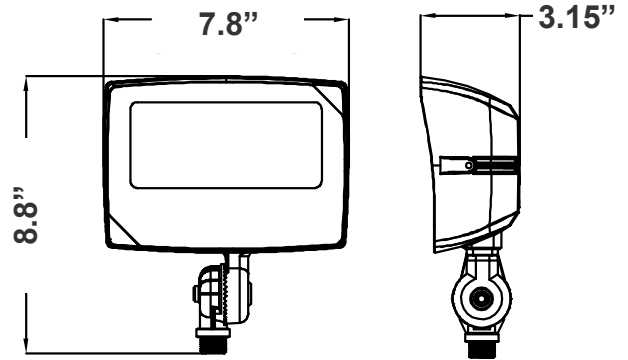

Customer Name: _____

Project Name: _____

Note: _____

Type: _____

Round-back floodlight with U-bracket offering full control of beam angle, CCT, wattage, and photocell. Model MTP4 arriving this season.

7.8"(W) x 8.87"(H) x 3.15"(D)

Features

- 90° Adjustable 1/2" Knuckle Mount
- 7-Year Warranty
- Multi-CCT & Multi-Power - The Switches are on the Bottom of the Fixture

Technical Specifications

Electrical:

- Voltage: 120~277VAC/50~60 Hz
- Wattage: 15W/25W/35W
- Power Factor: >0.9
- Efficacy: 140LPW

Mechanical:

- Housing: Die-cast Aluminum Housing with Powder Coat Finish
- 90° Adjustable 1/2" Knuckle Mount
- Photocell Included (With Disconnect Switch)
- 6KV Lightning Surge Protection
- Cord Type: 1.5' SJTW 18/3 AWG Cable
- Operating Temperature: -40°F to 104°F
- Suitable for Wet Locations
- Effective projected areas (EPA's) are:
Front = 0.38 square feet
Side = 0.30 square feet
Face = 1.05 square feet
- IP Rating: IP65
- 7-Year Warranty

Area 60'x 70' Mounting Height: 20'

Other Views:

Bronze:

Side View

Front View

Back View

Black:

Side View