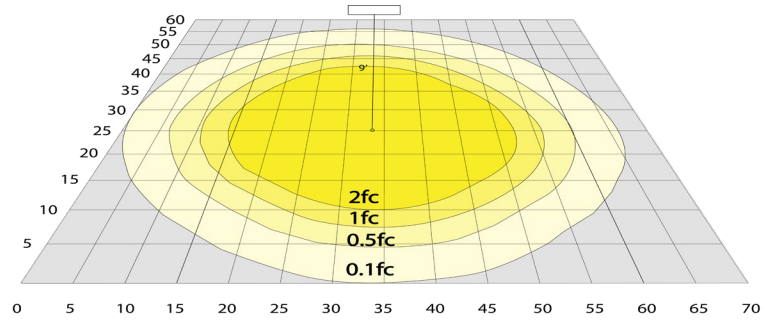

Lighting:

- Dimming: 0~10V Dimmable
- Multi-CCT & Multi-Power - The Switches are on the Bottom of the Fixture
- Total Lumens: 4900LM
- Color Temperature: 3000K/4000K/5000K
- Color Rendering Index: ≥ 70
- Adjustable Beam Angle: 135°x125°/120°x120°
- 90°x90°
- 70,000 Hours Rated Life

Area 60'x 70' Mounting Height: 20'

Other Views:

Bronze:

Side View

Front View

Back View

Black:

Side View