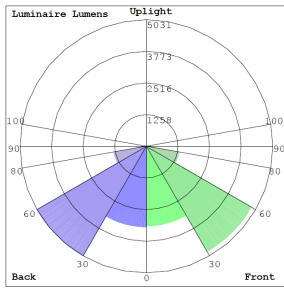

Photometrics: LF4MAX-SM-15-35W-MCTPB-KN-P

BUG Rating: B4-U0-G1