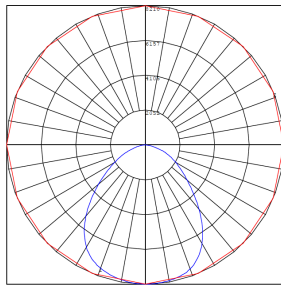

Photometrics: LF4MAX-SM-15-35W-MCTPB-KN-P

BUG Rating: B4-U0-G1