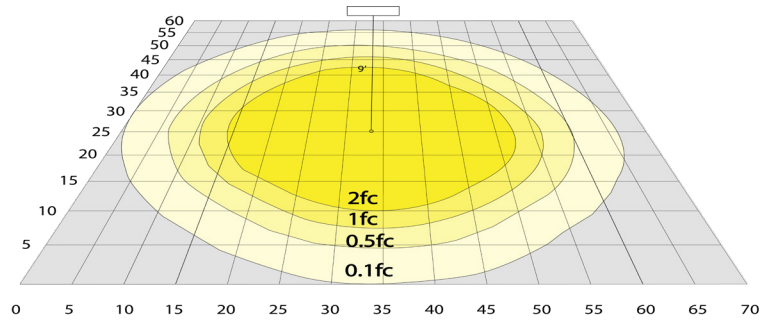

Lighting:

- Multi-CCT & Multi-Power - The Switches are on the Bottom of the Fixture
- Total Lumens: 11200LM
- Color Temperature: 3000K/4000K/5000K
- Color Rendering Index: ≥ 70
- Adjustable Beam Angle: 135°x125°/120°x120°/90°x90°
- 70,000 Hours Rated Life

Area 60'x 70' Mounting Height: 20'

Other Views:

Side View

Front View

Back View

Performance Table: LF4MAX-MD-45-80W-MCTPB-TR-P

MODEL NO.	Wattage	Voltage	Lumens	Color Temp.	BUG Rating	LPW
LF4MAX-MD-45-80W-MCTPB-TR-P	45W 60W 80W	120~277V	6300LM 8400LM 11200LM	3000K 4000K 5000K	B4-U0-G1	140