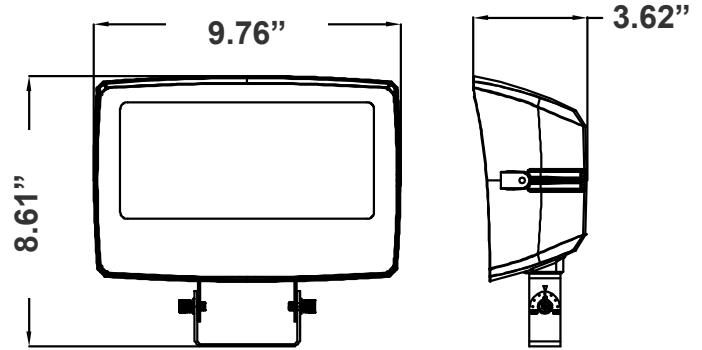

Note: _____

Type: _____

Round-back floodlight with U-bracket offering full control of beam angle, CCT, wattage, and photocell. Model MTP4 arriving this season.

9.74"(W) x 8.61"(H) x 3.62"(D)

Features

- 270° Adjustable Yoke Mount
- 7-Year Warranty
- Multi-CCT & Multi-Power - The Switches are on the Bottom of the Fixture

Technical Specifications

Electrical:

- Voltage: 120~277VAC/50~60 Hz
- Wattage: 45W/60W/80W
- Power Factor: >0.9
- Efficacy: 140LPW

Mechanical:

- Housing: Die-cast Aluminum Housing with Powder Coat Finish (Dark Bronze)
- 270° Adjustable Yoke Mount
- Photocell Included (With Disconnect Switch)
- 6KV Lightning Surge Protection
- Cord Type: 1.5' SJTW 18/3 AWG Cable
- Operating Temperature: -40°F to 104°F
- Suitable for Wet Locations
- Effective projected areas (EPA's) are:
 - Front = 0.38 square feet
 - Side = 0.30 square feet
 - Face = 1.05 square feet
- IP Rating: IP65
- 7-Year Warranty

Area 60'x 70' Mounting Height: 20'

Other Views:

Side View

Front View

Back View

Performance Table: LF4MAX-MD-45-80W-MCTPB-TR-P

MODEL NO.	Wattage	Voltage	Lumens	Color Temp.	BUG Rating	LPW
LF4MAX-MD-45-80W-MCTPB-TR-P	45W 60W 80W	120~277V	6300LM 8400LM 11200LM	3000K 4000K 5000K	B4-U0-G1	140