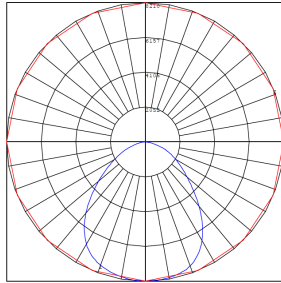

Photometrics: LF4MAX-MD-45-80W-MCTPB-TR-P

BUG Rating: B4-U0-G1