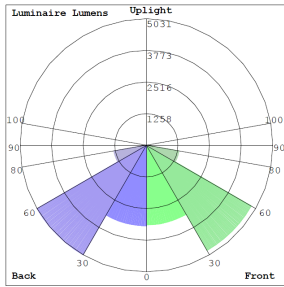

Photometrics: LF4MAX-MD-45-80W-MCTPB-TR-P

BUG Rating: B4-U0-G1