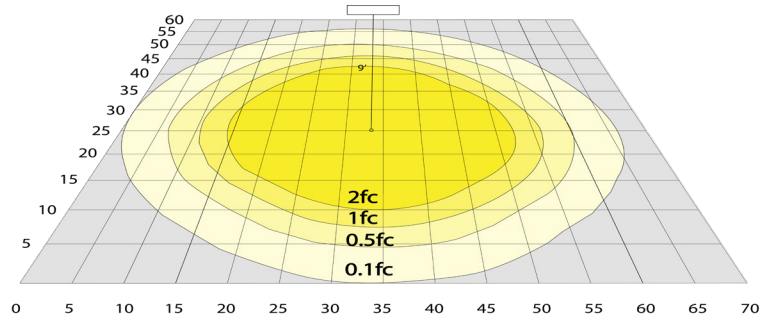

### Lighting:

- Dimming: 0~10V Dimmable
- Multi-CCT & Multi-Power - The Switches are on the Bottom of the Fixture
- Total Lumens: 11200LM
- Color Temperature: 3000K/4000K/5000K
- Color Rendering Index:  $\geq 70$
- Adjustable Beam Angle: 135°x125°/120°x120°
- 90°x90°
- 70,000 Hours Rated Life

BUG Rating: B4-U0-G1

Area 60'x 70' Mounting Height: 20'

**Other Views:**

Bronze:

Side View

Front View

Back View

Black: