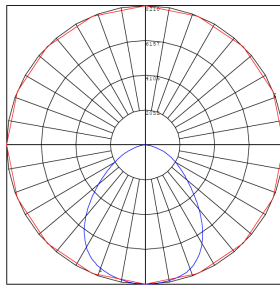

Photometrics: LF4MAX-MD-45-80W-MCTPB-KN-P

BUG Rating: B4-U0-G1