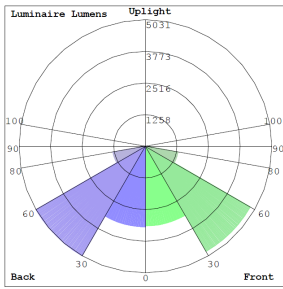

Photometrics: LF4MAX-MD-45-80W-MCTPB-KN-P

BUG Rating: B4-U0-G1