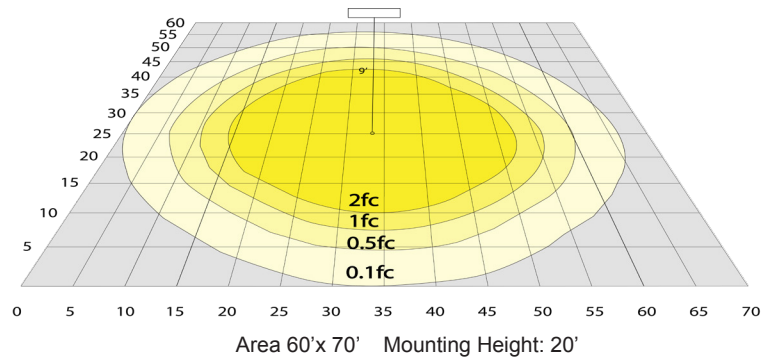

Lighting:

- Dimming: 0~10V Dimmable
- Multi-CCT & Multi-Power - The Switches are on the Bottom of the Fixture
- Total Lumens: 21000LM
- Color Temperature: 3000K/4000K/5000K
- Color Rendering Index: ≥ 70
- Adjustable Beam Angle: 135°x125°/120°x120°/90°x90°
- 70,000 Hours Rated Life

Other Views:

Side View

Front View

Back View

Performance Table: LF4MAX-LG-75-150 W-MCTPB-TR-P

MODEL NO.	Wattage	Voltage	Lumens	Color Temp.	BUG Rating	LPW
LF4MAX-LG-75-150W-MCTPB-TR-P	75W 100W 150W	120~277V	10500LM 14000LM 21000LM	3000K 4000K 5000K	B4-U0-G1	140