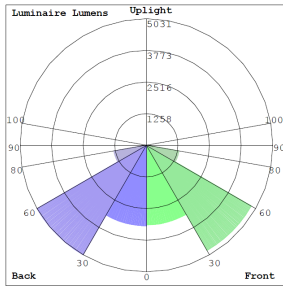

Photometrics: LF4MAX-LG-75-150W-MCTPB-TR-P

BUG Rating: B4-U0-G1