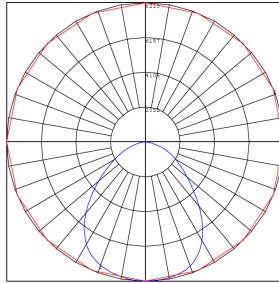

Photometrics: LF4MAX-LG-75-150W-MCTPB-TR-P

BUG Rating: B4-U0-G1