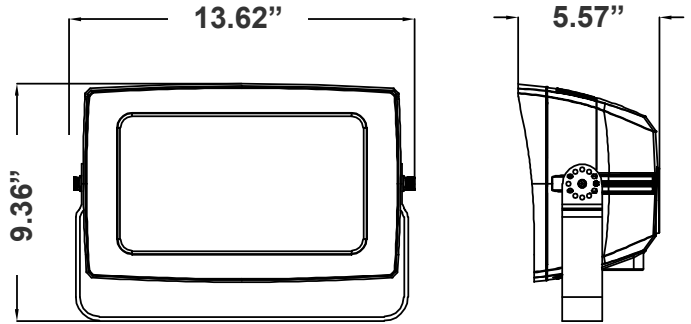

LF4MAX SERIES Outdoor Lighting

LF4MAX-LG-75-150 W-MCTPB-TR-P

MAXIMUM-FEATURE ROUND-BACK FLOOD LIGHT WITH U BRACKET

MCTP Multi Color Temperature & Multi Power/Wattage (Selectable)

Customer Name: _____

Project Name: _____

Note: _____

Type: _____

Round-back floodlight with U-bracket offering full control of beam angle, CCT, wattage, and photocell. Model MTP4 arriving this season.

13.62"(W) x 9.36"(H) x 5.57"(D)

Features

- 270° Adjustable Yoke Mount
- 7-Year Warranty
- Multi-CCT & Multi-Power - The Switches are on the Bottom of the Fixture

Technical Specifications

Electrical:

- Voltage: 120~277VAC/50~60 Hz
- Wattage: 75W/100W/150W
- Power Factor: >0.9
- Efficacy: 140LPW

Mechanical:

- Housing: Die-cast Aluminum Housing with Powder Coat Finish (Dark Bronze)
- 270° Adjustable Yoke Mount
- Photocell Included (With Disconnect Switch)
- 6KV Lightning Surge Protection
- Cord Type: 6' SJTW 18/3 AWG cable
- Operating Temperature: -40°F to 104°F
- Suitable for Wet Locations
- Effective projected areas (EPA's) are:
 - Front = 0.38 square feet
 - Side = 0.30 square feet
 - Face = 1.05 square feet
- IP Rating: IP65
- 7-Year Warranty