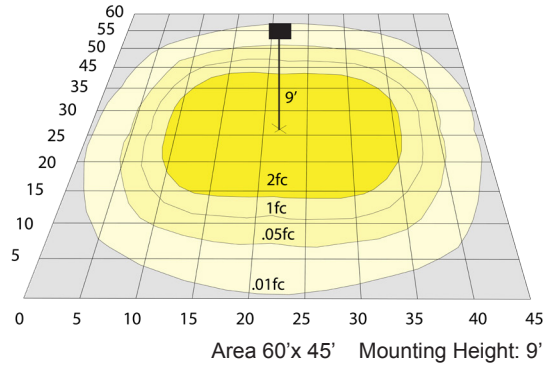

Other Models:

- 15W | 1500LM | LF3-WH-30WW-KN
- 15W | 1600LM | LF3-WH-30CW-KN
- 30W | 3600LM | LF3-WH-30WW-KN
- 30W | 3600LM | LF3-WH-30CW-KN

Photometrics: LF3-50W

TYPE II

BUD Rating: B2-U1-G2

Other Views:

Front View

Side View

Back View

Performance Table: LF3-50W

MODEL NO.	Wattage	Voltage	Lumens	Color Temp.	BUG Rating	LPW
LF3-50WW	50W	120~277V	6100LM	3000K	B2-U1-G2	122
LF3-50CW	50W	120~277V	6100LM	5000K	B2-U1-G2	122