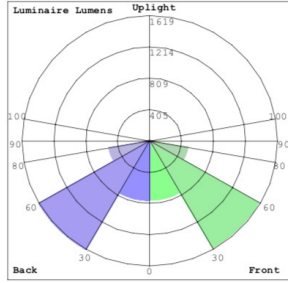

Photometrics: LF3-50W

TYPE II

BUD Rating: B2-U1-G2