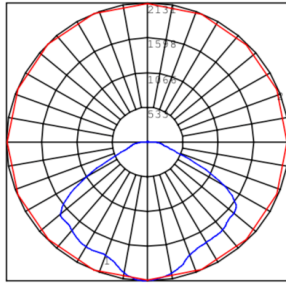

Other Models:

- 15W | 1500LM | LF3-WH-30WW-KN
- 15W | 1600LM | LF3-WH-30CW-KN
- 30W | 3600LM | LF3-WH-30WW-KN
- 30W | 3600LM | LF3-WH-30CW-KN

Photometrics: LF3-50W

TYPE II

BUD Rating: B2-U1-G2

Other Views: