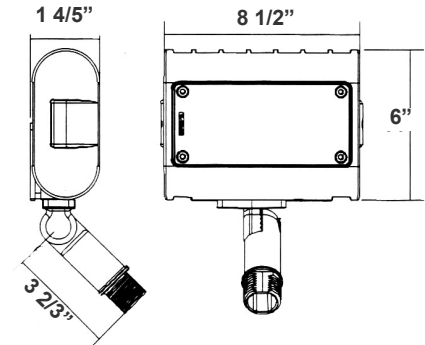

LF3 SERIES Outdoor Lighting

LF3-WH-50WW-KN
LF3-WH-50CW-KN

Selection:

Customer Name: _____

Project Name: _____

Note: _____

Type: _____

8-1/2" (W) x 6" (H) x 1-4/5" (D) x 3-2/3" (K)