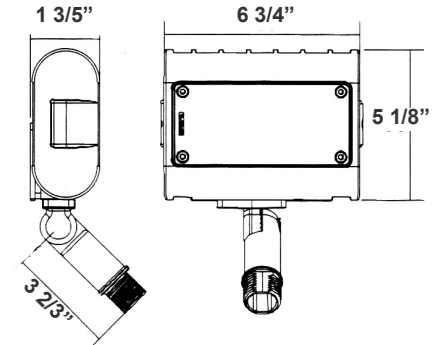

LF3 SERIES Outdoor Lighting

LF3-WH-30WW-KN
LF3-WH-30CW-KN

Selection:

Customer Name: _____

Project Name: _____

Note: _____

Type: _____

6-3/4"(W) x 5-1/8"(H) x 1-3/5"(D) x 3-2/3"(K)