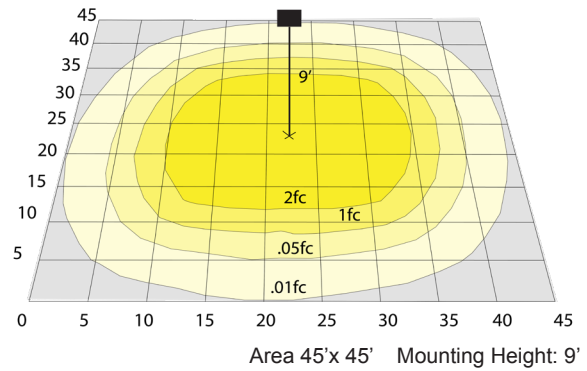

Other Models:

- 15W | 1500LM | LF3-WH-15WW-KN
- 15W | 1600LM | LF3-WH-15CW-KN
- 50W | 6100LM | LF3-WH-50WW-KN
- 50W | 6100LM | LF3-WH-50CW-KN

Photometrics: LF3-30W

TYPE II

BUD Rating: B1-U1-G1

Area 45'x 45' Mounting Height: 9'

Other Views:

Front View

Side View

Back View

Performance Table: LF3-30W

MODEL NO.	Wattage	Voltage	Lumens	Color Temp.	BUG Rating	LPW
LF3-WH-30WW	30W	120~277V	3600LM	3000K	B1-U1-G1	120
LF3-WH-30CW	30W	120~277V	3600LM	5000K	B1-U1-G1	120