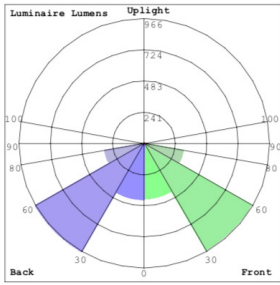

Photometrics: LF3-30W

TYPE II

BUD Rating: B1-U1-G1