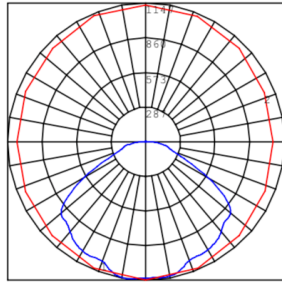

Other Models:

- 15W | 1500LM | LF3-WH-15WW-KN
- 15W | 1600LM | LF3-WH-15CW-KN
- 50W | 6100LM | LF3-WH-50WW-KN
- 50W | 6100LM | LF3-WH-50CW-KN

Photometrics: LF3-30W

TYPE II

BUD Rating: B1-U1-G1

Area 45'x 45' Mounting Height: 9'