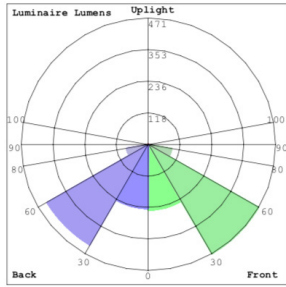

Photometrics: LF3-15W

TYPE II

BUD Rating: B1-U1-G0