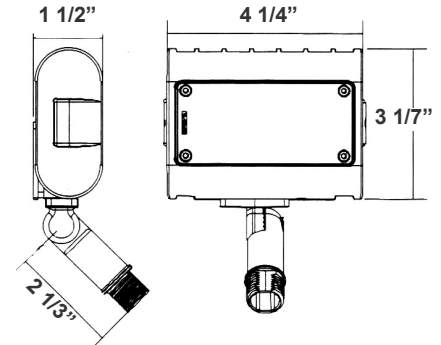

### Selection:

Customer Name: \_\_\_\_\_

Project Name: \_\_\_\_\_

Note: \_\_\_\_\_

Type: \_\_\_\_\_

4-1/4"(W) x 3-1/7"(H) x 1-1/2"(D) x 2-1/3"(K)

Ideal for general site lighting, alleys, loading docks, doorways, pathways, parking areas. Replace existing HID flood lights/wall packs. Great for use with motion sensors or another instant on/off controls. Solid-state lighting technology for long life, low maintenance, and high efficiency.