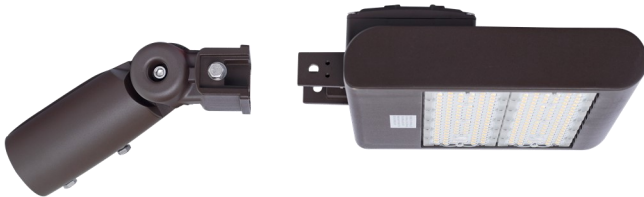

DIMENSIONS:

11.24"(L) X 3.46"(H) x 3.75"(W)

LF3-HL-RSF

LF3-HL-RSF FOR LF3-HL SERIES

Modern Adjustable Slip Fitter for Pole Mount

Housing Material : Aluminum

Finish: Bronze