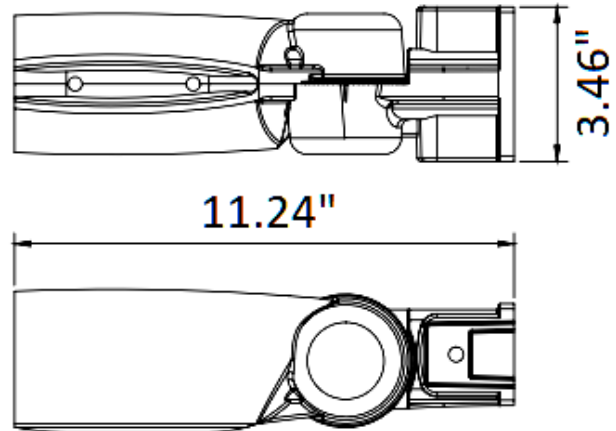

DIMENSIONS:

11.24"(L) X 3.46"(H) x 3.75"(W)

LF3-HL-RSF

LF3-HL-RSF FOR LF3-HL SERIES

Modern Adjustable Slip Fitter for Pole Mount

Housing Material : Aluminum

Finish: Bronze