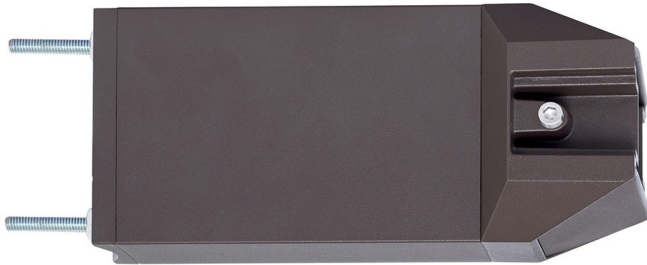

DIMENSIONS:

8.85"(L) X 4"(H) x 3.75"(W)

LF3-HL-RA

LF3-HL-RA FOR LF3-HL SERIES

2" Wide Rectangular arm for LF3-HL Series.

Finish: Bronze

Back Plate