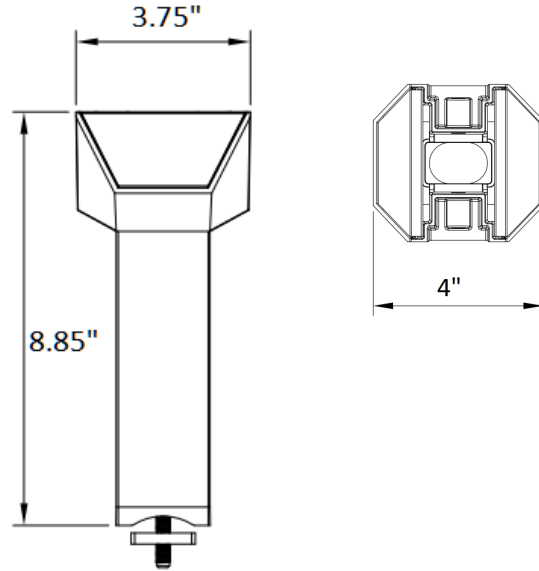

DIMENSIONS:

8.85"(L) X 4"(H) x 3.75"(W)

LF3-HL-RA

LF3-HL-RA FOR LF3-HL SERIES

2" Wide Rectangular arm for LF3-HL Series.

Finish: Bronze

Back Plate