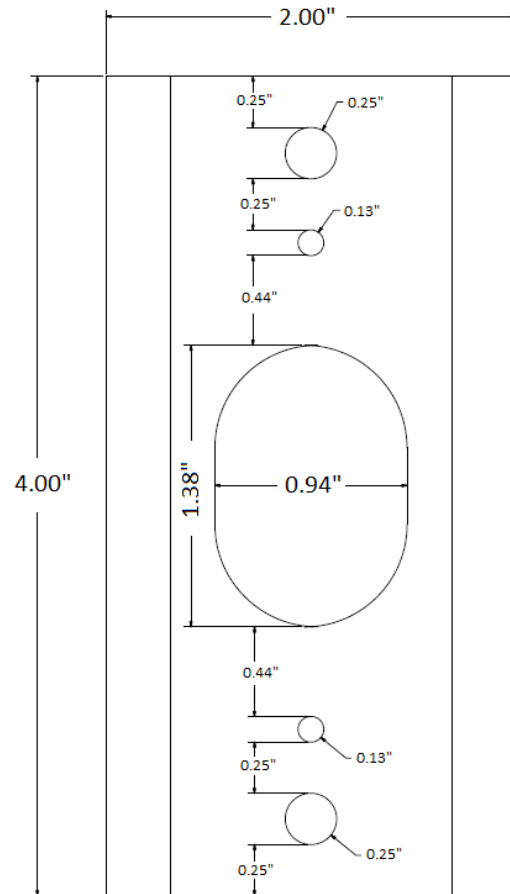

DIMENSIONS:

8.85"(L) X 4"(H) x 3.75"(W)

LF3-HL-RA

LF3-HL-RA FOR LF3-HL SERIES

2" Wide Rectangular arm for LF3-HL Series.

Finish: Bronze

Back Plate