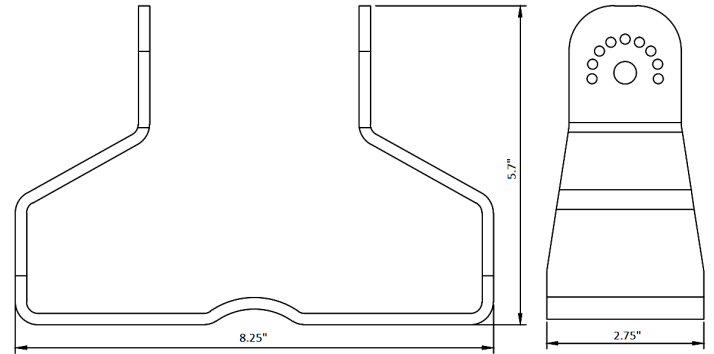

DIMENSIONS:

LF3-HL-PMR2

LF3-HL-PMR2 FOR LF3-HL SERIES

Housing: Die-Cast Aluminum with powder coat finish

Fits around up to 4" round poles

Finish: Bronze

Mounting: Round Pole Mount for 230W & 300W.