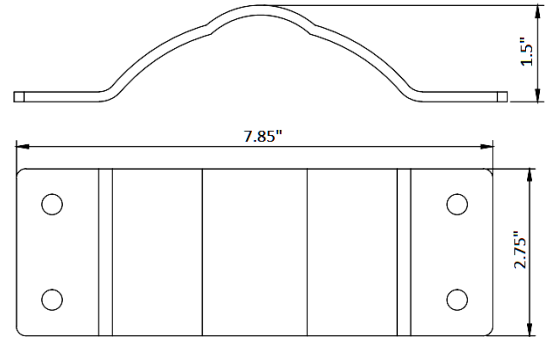

DIMENSIONS:

LF3-HL-PMR2

LF3-HL-PMR2 FOR LF3-HL SERIES

Housing: Die-Cast Aluminum with powder coat finish

Fits around up to 4" round poles

Finish: Bronze

Mounting: Round Pole Mount for 230W & 300W.