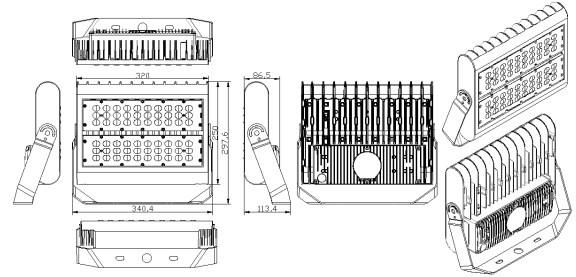

Fixture is prewired with 16/3 SO cord

LF series floods are prewired with 18" cord (18/3 SJTW) and compression fitting