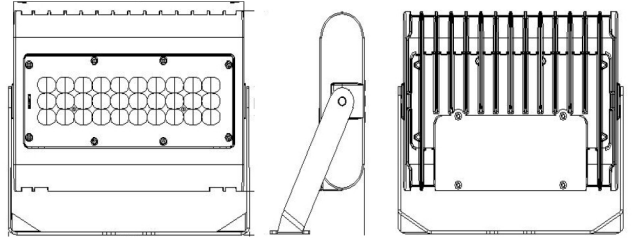

Fixture is prewired with 16/3 SO cord

LF series floods are prewired with 18" cord (18/3 SJTW) and compression fitting

DIMENSIONS:

8-1/2"(W) x 7-1/2"(H) x 1-4/5"(D)

LF3-50CW-TR LF3-50WW-TR

LED Flood Lights 3 Series With Trunnion