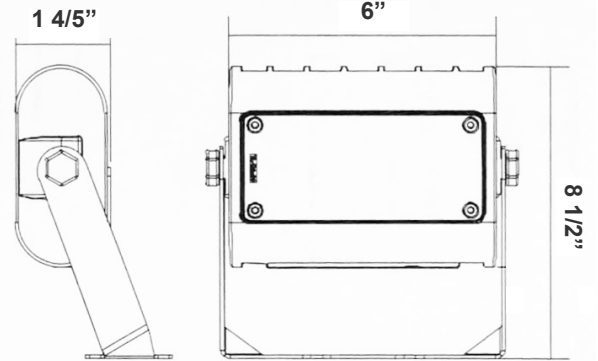

LF3 SERIES Outdoor Lighting

LF3-50WW-TR
LF3-50NW-TR
LF3-50CW-TR

Customer Name: _____

Project Name: _____

Note: _____

Type: _____

8-1/2"(W) x 6"(H) x 1-4/5"(D)

Ideal for general site lighting, alleys, loading docks, doorways, pathways, parking areas. Replace existing HID flood lights/wall packs. Great for use with motion sensors or another instant on/off controls. Solid-state lighting technology for long life, low maintenance, and high efficiency.