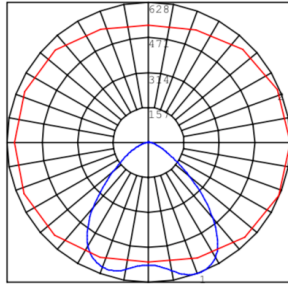

Photometrics: LF3-50W

TYPE II

BUD Rating: B2-U1-G2