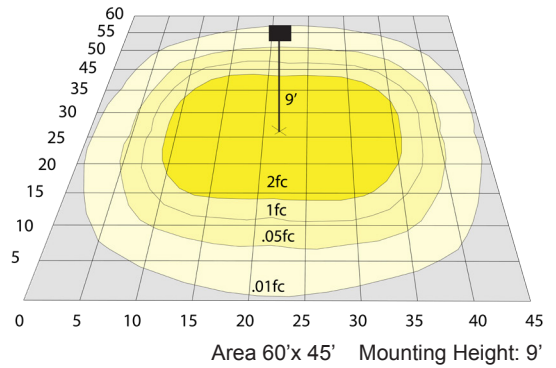

Other Views:

Performance Table: LF3-50W

MODEL NO.	Wattage	Voltage	Lumens	Color Temp.	BUG Rating	LPW
LF3-50WW	50W	120~277V	6100LM	3000K	B2-U1-G2	122
LF3-50NW	50W	120~277V	6100LM	4000K	B2-U1-G2	122
LF3-50CW	50W	120~277V	6100LM	5000K	B2-U1-G2	122

Sample Ordering

Model   Wattage   Color Temp.

LF3 - 50 - - TR

WW = 3000K
NW = 4000K
CW = 5000K

Accessories Options

Blank = No Option For Accessories
LF3-SH2 = Shroud for LF3 30W Reversible
LF3-SH2FG = Full-Glare Shroud for LF3 30W

Example:

1. LF3-50WW-TR (For LF3 50W 3000K fixture 120-277V)
2. LF3-50WW-KTR (For LF3 50W 3000K fixture 120-277V)
3. LF3-SH2 (Shroud for LF3 50W)

ACCESSORIES AND MOUNTING OPTIONS

LF series floods are pre-wired with 18" cord (18/3 SJTW) and compression fitting

Fixture is pre-wired with 16/3 SO cord