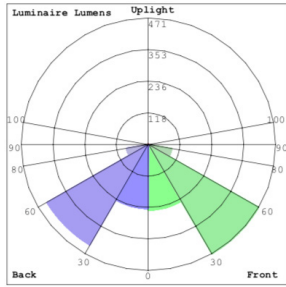

Photometrics: LF3-50W

TYPE II

BUD Rating: B2-U1-G2