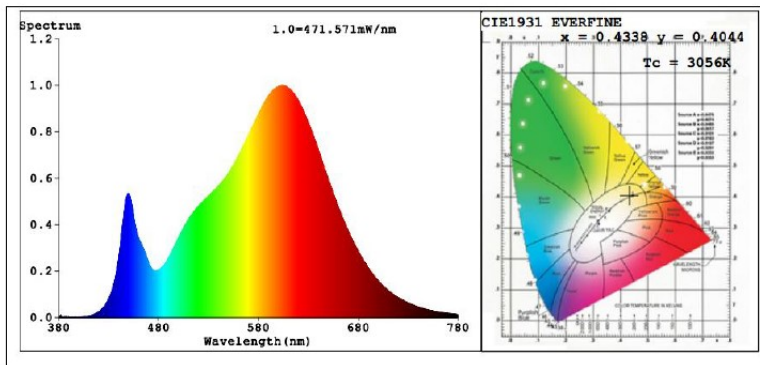

PHOTOMETRICS:

Spectral Power Distribution & Chromaticity Diagram

Illuminance Plots

Illuminance at a Distance

	Center Beam fc	Beam Width	
17.0ft	33.5 fc	45.9 ft	72.9 ft
34.0ft	8.4 fc	91.7 ft	145.7 ft
51.0ft	3.7 fc	137.6 ft	218.6 ft
68.0ft	2.1 fc	183.4 ft	291.4 ft
85.0ft	1.3 fc	229.3 ft	364.3 ft
102.0ft	0.9 fc	275.1 ft	437.1 ft

■ Vert. Spread: 106.9°
■ Horiz. Spread: 130.0°

Photometric Data

ISOCANDELA DIAGRAM

ISOLUX DIAGRAM