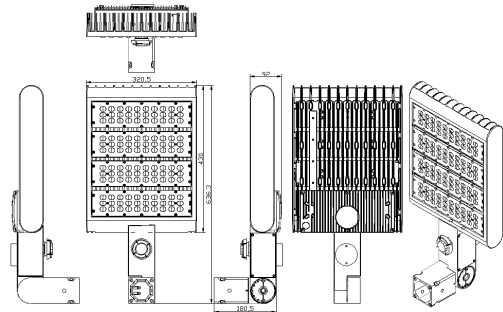

DIMENSIONS:

12-1/2" (W) x 17" (H) x 2-3/4" (D) x 12-1/4" (SF)

Other Options (Field Installed):

Order fixture:

LF3-220CW

LF3-220WW

Order Mounting:

LF3-SF

Slip fitter

LF3-YOK

Yoke

Includes strain relief connector

LF3-EXTARM

Extension arm

(4" wide to fit 4" pole)

LF3-STR

Street light arm

(6" long to fit 2"-2-1/2" pipe)

Includes strain relief connector

LF3-300CW-SF LF3-300WW-SF

LED Flood Lights 3 Series with Slip Fitter

Ideal for general site lighting, alleys, loading docks, doorways, pathway, parking areas. Replace existing HID flood lights/wall packs Great for use with motion sensors or other instant on/off controls. Solid state lighting technology for long life, low maintenance and high efficiency.

ELECTRICAL SPECIFICATIONS:

- Voltage: 100-277VAC 50/60Hz
- Wattage: 300W
- Input current: 3.5A Max
- Other wattages: 80W, 100W, 150W, 220W
- Power factor: PF>0.90
- Output voltage: 36-60VDC
- Output current: 8.9A
- Driver efficiency: 88%

HOUSING SPECIFICATIONS:

- Die-cast aluminum with powder coat finish (Dark Bronze)
- Operating temperature: -30 — +40
- Lifespan: 50000Hrs.
- IP rating: IP65, Wet Locations
- 100% dip-tested under load
- Main Structure: aluminum + Optical lens
- Storage temperature humidity: -40 — +80 , 10—90% RH