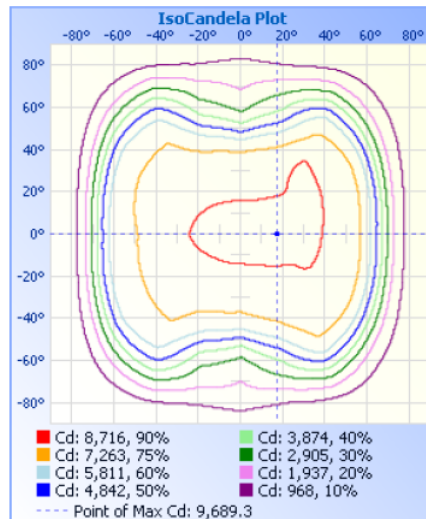

PHOTOMETRICS:

Spectral Power Distribution & Chromaticity Diagram

Illuminance Plots

Illuminance at a Distance

	Center Beam fc	Beam Width	
17.0ft	33.5 fc	45.9 ft	72.9 ft
34.0ft	8.4 fc	91.7 ft	145.7 ft
51.0ft	3.7 fc	137.6 ft	218.6 ft
68.0ft	2.1 fc	183.4 ft	291.4 ft
85.0ft	1.3 fc	229.3 ft	364.3 ft
102.0ft	0.9 fc	275.1 ft	437.1 ft

■ Vert. Spread: 106.9°
■ Horiz. Spread: 130.0°

Photometric Data

ISOCANDELA DIAGRAM

ISOLUX DIAGRAM