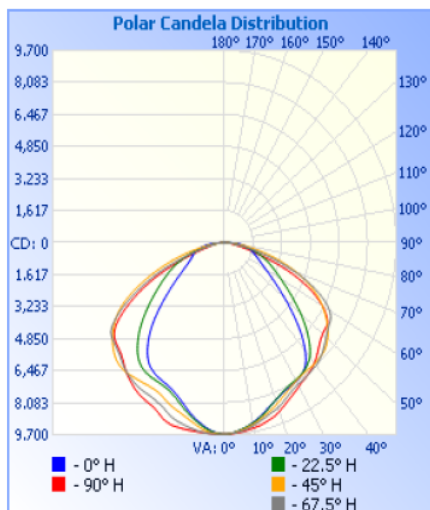

PHOTOMETRICS:

Spectral Power Distribution & Chromaticity Diagram

Illuminance Plots

Illuminance at a Distance

	Center Beam fc	Beam Width	
17.0ft	33.5 fc	45.9 ft	72.9 ft
34.0ft	8.4 fc	91.7 ft	145.7 ft
51.0ft	3.7 fc	137.6 ft	218.6 ft
68.0ft	2.1 fc	183.4 ft	291.4 ft
85.0ft	1.3 fc	229.3 ft	364.3 ft
102.0ft	0.9 fc	275.1 ft	437.1 ft

■ Vert. Spread: 106.9°
■ Horiz. Spread: 130.0°

Photometric Data

ISOCANDELA DIAGRAM

ISOLUX DIAGRAM