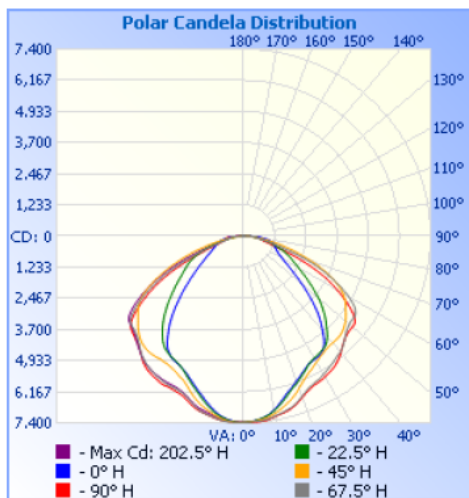

CERTIFICATIONS:

LIGHTING SPECIFICATIONS:

- Dimmable
- LED type/brand: SMD 3030/ Lumileds LEDs
- Total lumens: 25684lm and 21578lm
- Color temperature: 3000K / 4000K / 5000K / 5700K
- Color rendering index: 80
- Beam angle: 120x90°
- Luminance: 21490Lm (DLC)
- Luminous Efficiency: 99 Lm/W (DLC)
- LED quantity: 240 PCS
- LED efficacy: 120Lm/W

PHOTOMETRICS:

Spectral Power Distribution & Chromaticity Diagram

ILLUMINANCE PLOTS

Photometric Data

ISOCANDELA DIAGRAM

ISOLUX DIAGRAM