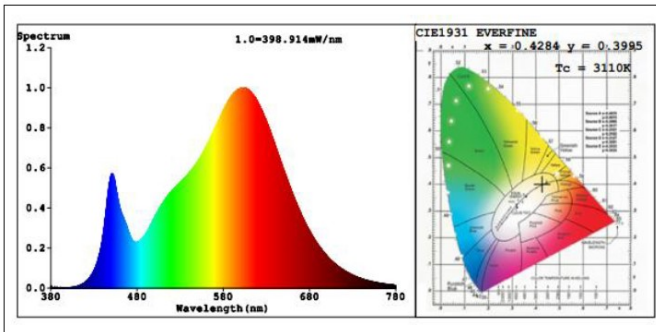

CERTIFICATIONS:

LIGHTING SPECIFICATIONS:

- Dimmable
- LED type/brand: SMD 3030/ Lumileds LEDs
- Total lumens: 25684lm and 21578lm
- Color temperature: 3000K / 4000K / 5000K / 5700K
- Color rendering index: 80
- Beam angle: 120x90°
- Luminance: 21490Lm (DLC)
- Luminous Efficiency: 99 Lm/W (DLC)
- LED quantity: 240 PCS
- LED efficacy: 120Lm/W

PHOTOMETRICS:

Spectral Power Distribution & Chromaticity Diagram

ILLUMINANCE PLOTS

Photometric Data

ISOCANDELA DIAGRAM

ISOLUX DIAGRAM