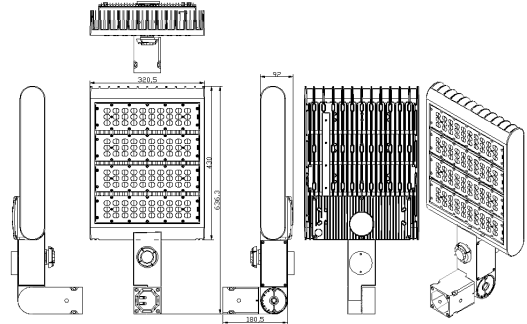

DIMENSIONS:

12-1/2"(W) x 17"(H) x 2-3/4"(D) x 12-1/4"(SF)

Other Options (Field Installed):

Order fixture:

LF3-220CW LF3-220WW

Order Mounting: LF3-SF Slip fitter

LF3-YOK Yoke

LF3-220CW-SF LF3-220WW-SF

LED Flood Lights 3 Series with Slip Fitter

Ideal for general site lighting, alleys, loading docks, doorways, pathway, parking areas. Replace existing HID flood lights/wall packs Great for use with motion sensors or other instant on/off controls. Solid state lighting technology for long life, low maintenance and high efficiency.

ELECTRICAL SPECIFICATIONS:

- Voltage: 100-277VAC 50/60Hz
- Wattage: 220W
- Input current: 2.7A Max
- Other wattages: 80W, 100W, 150W, 300W
- Power factor: PF>0.90
- Output voltage: 36-60VDC
- Output current: 5.3A
- Driver efficiency: 88%

HOUSING SPECIFICATIONS:

- Die-cast aluminum with powder coat finish (Dark Bronze)
- Operating temperature: -30 — +40 °C
- Lifespan: 50000Hrs.
- IP rating: IP65, Wet Locations
- 100% dip-tested under load
- Main Structure: aluminum + Optical Lens
- Storage temperature humidity: -40 — +80 °C ,10—90% RH