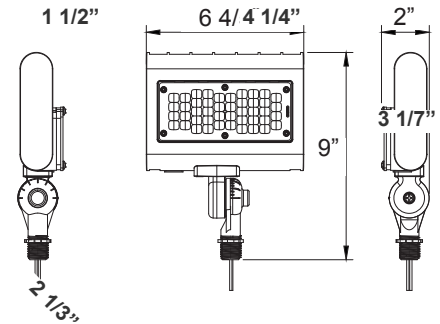

# LF3 SERIES Outdoor Lighting

LF3-15WW-KN  
LF3-15NW-KN  
LF3-15CW-KN

Selection:

Customer Name: \_\_\_\_\_

Project Name: \_\_\_\_\_

Note: \_\_\_\_\_

Type: \_\_\_\_\_

4-1/4" (W) x 3-1/7" (H) x 1-1/2" (D) x 2-1/3" (K)