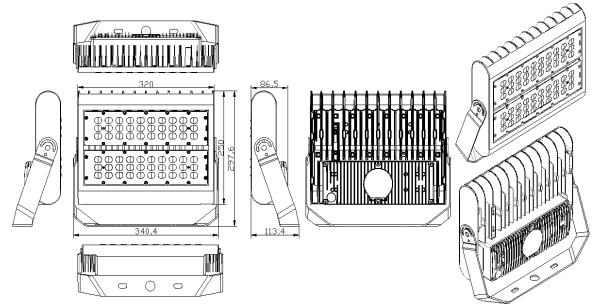

DIMENSIONS:

12-1/2"(W) x 12-1/2"(H) x 2-1/2"(D)

Other Options (Field Installed):

Order fixture:

LF3-220CW LF3-220WW

Order Mounting:

LF3-SF

Slip fitter

LF3-YOK

Yoke

LF3-EXTARM

Extension arm (4" wide to fit 4" pole)

LF3-STR

Includes strain relief connector

Junction box with knockout

Includes strain relief connector

LF3-150CW-TR LF3-150WW-TR

LED Flood Lights 3 Series with Trunnion

Ideal for general site lighting, alleys, loading docks, doorways, pathway, parking areas. Replace existing HID flood lights/wall packs Great for use with motion sensors or other instant on/off controls. Solid state lighting technology for long life, low maintenance and high efficiency.

ELECTRICAL SPECIFICATIONS:

- Voltage: 100-277VAC 50/60Hz
- Wattage: 150W
- Input current: 1.8A Max
- Other wattages: 80W, 100W, 220W, 300W
- Power factor: PF>0.90
- Output voltage: 36-60VDC
- Output current: 4.4A
- Driver efficiency: 88%

HOUSING SPECIFICATIONS:

- Die-cast aluminum with powder coat finish (Dark Bronze)
- Operating temperature: -30 —+40 °C
- Lifespan: 50000Hrs.
- IP rating: IP65, Wet Locations
- 100% dip-tested under load
- Main Structure: aluminum + Optical Lens
- Storage temperature humidity: -40 —+80 °C , 10—90% RH