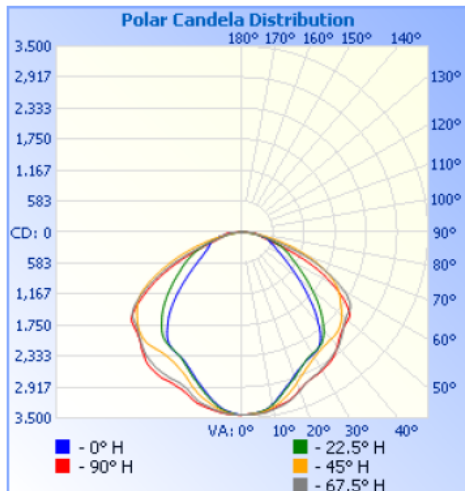

CERTIFICATIONS:

LIGHTING SPECIFICATIONS:

- Dimmable
- LED type/brand: SMD 3030/ Lumileds LEDs
- Total lumens: 25684lm and 21578lm
- Color temperature: 3000K / 4000K / 5000K / 5700K
- Color rendering index: >80
- Beam angle: 120x90°
- Luminance: 10000Lm (DLC)
- Luminous Efficiency: 99 Lm/W (DLC)
- LED quantity: 120 PCS
- LED efficacy: 120Lm/W

PHOTOMETRICS:

Spectral Power Distribution & Chromaticity Diagram

Illuminance Plots

Photometric Data

ISOCANDELA DIAGRAM

ISOLUX DIAGRAM