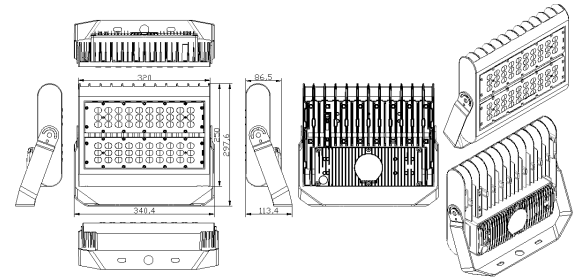

DIMENSIONS:

12-1/2"(W) x 12-1/2"(H) x 2-1/2"(D)