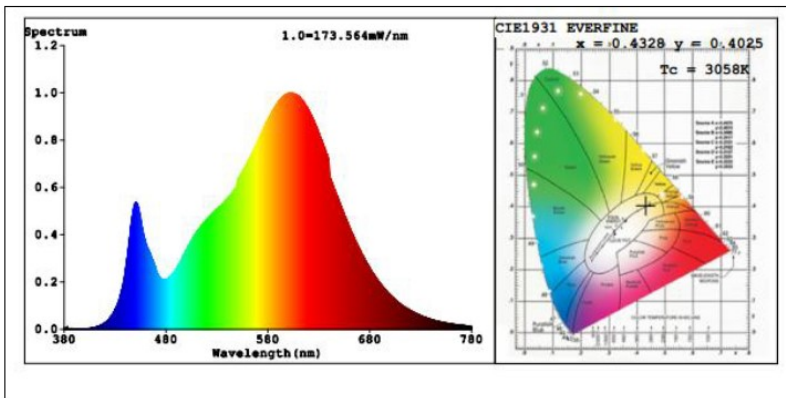

CERTIFICATIONS:

LIGHTING SPECIFICATIONS:

- Dimmable
- LED type/brand: SMD 3030/ Lumileds LEDs
- Total lumens: 25684lm and 21578lm
- Color temperature: 3000K / 4000K / 5000K / 5700K
- Color rendering index: >80
- Beam angle: 120x90°
- Luminance: 10000Lm (DLC)
- Luminous Efficiency: 99 Lm/W (DLC)
- LED quantity: 120 PCS
- LED efficacy: 120Lm/W

PHOTOMETRICS:

Spectral Power Distribution & Chromaticity Diagram

Illuminance Plots

Photometric Data

ISOCANDELA DIAGRAM

ISOLUX DIAGRAM