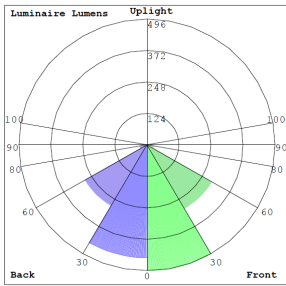

Photometrics: LF12-G2-7W-MCT5

BUG Rating: B1-U0-G0