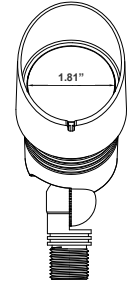

Customer Name: \_\_\_\_\_

Project Name: \_\_\_\_\_

Note: \_\_\_\_\_

Type: \_\_\_\_\_

Selection:

2.13"(H) x 4.45"(W) x 1.81"(D)

The fixture has classic traditional appearance, professional light distribution design, 90-degree beam angle, ideal for park landscaping, garden, architectural landscape lighting, suitable for wet locations

## Features

- Die-cast Aluminum Housing with Powder Coat Finish (Black)
- 1/2" Threaded Knuckle Stem
- 7-Year Warranty
- Lens Type: Plaid Tempered Glass + Aluminum Reflectors