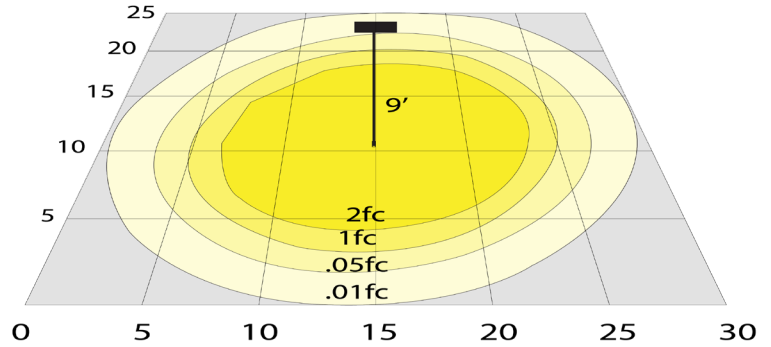

6W 3000K, Area 25'x 30' Mounting Height: 9'

Performance Table: LF12-G2-7W-MCT5

MODEL NO.	Wattage	Voltage	Lumens	Color Temp.	BUG Rating	LPW
LF12-G2-7W-MCT5-BK LF12-G2-7W-MCT5-ORB	6W	12V	400LM	2700K 3000K 3500K 4000K 5000K	B1-U0-G0	57

Sample Ordering

Model Gen Watt Color Temp. Finish

LF12 - G2 - 6W - MCT5 -

BK = Black
ORB = Oil-rubbed
bronze

Accessories:

Blank = No Option For Accessories

A-41-BR = 1/2" NPT Hub, Cast Aluminum, Bronze Powder Coat Finish

LSWN1 = Bag of 24, Waterproof Wire Connectors, For Up to Two 14-2 + One 16-2 Cables

LSWN2 = Box of 24, Waterproof Wire Connectors, For Up to Three 12-2 Cables

LSWN2-100 = Jar of 100, Waterproof Wire Connectors, For Up to Three 12-2 Cables

A-41-S = Tree Mounting Base

LG-SMB-BZ = 12V Brass Landscape Tree or Surface Bracket, Antique Bronze Finish

BC-13 = 13" Bungee Cords with Hooks

BC-18 = 18" Bungee Cords with Hooks

BC-24 = 24" Bungee Cords with Hooks

BC-32 = 32" Bungee Cords with Hooks

ACCESSORIES:

A-41-BR
1/2" NPT hub, Cast aluminum, Bronze Powder coat finish

LSWN1
Bag of 24, Waterproof wire connectors, for up to two 14-2 + one 16-2 cables

LSWN2
Box of 24, Waterproof wire connectors, for up to three 12-2 cables

LSWN2-100
Jar of 100, Waterproof wire connectors, for up to three 12-2 cables

A-41-S
Tree mounting base

LG-SMB-BZ
12V brass landscape tree or surface bracket, antique bronze finish

BC-13/18/24/32
13"/18"/24"/32" Bungee cords with hooks