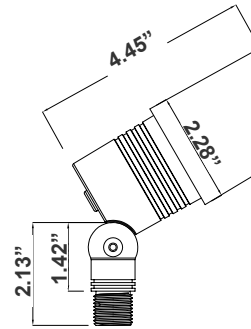

Customer Name: \_\_\_\_\_

Project Name: \_\_\_\_\_

Note: \_\_\_\_\_

Type: \_\_\_\_\_

Selection:

2.13"(H) x 4.45"(W) x 1.81"(D)

The fixture has classic traditional appearance, professional light distribution design, 90-degree beam angle, ideal for park landscaping, garden, architectural landscape lighting, suitable for wet locations