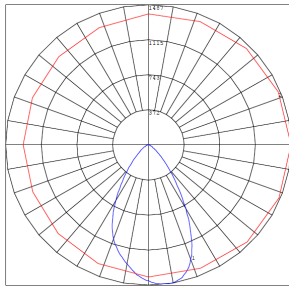

Photometrics: LF12-G2-7W-MCT5

BUG Rating: B1-U0-G0