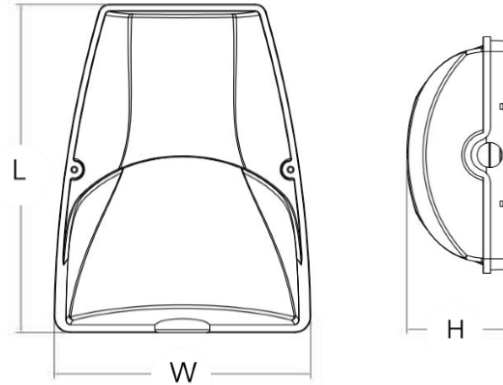

JOB NAME: _____

DATE: _____

TYPE: _____

DIMENSIONS:

8.5"(L) x 6.7"(W) x 2.8"(H)

LESW-12W-50K-P LESW-12W-30K-P

LED SMALL NON-CUTOFF WALL PACKS

Ideal for general site lighting, loading docks, doorway, pathway and parking area