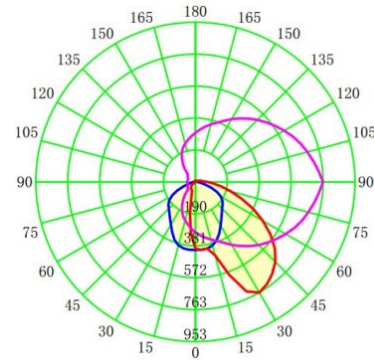

JOB NAME: _____

DATE: _____

TYPE: _____

DIMENSIONS:

8.5"(L) x 6.7"(W) x 2.8"(H)

LESW-12W-50K-P LESW-12W-30K-P

LED SMALL NON-CUTOFF WALL PACKS

Ideal for general site lighting, loading docks, doorway, pathway and parking area

ELECTRICAL SPECIFICATIONS:

- Voltage: 120 VAC/60 Hz
- Wattage: 12 W
- Power factor: 0.95
- Efficacy: 105 LM/W

HOUSING SPECIFICATIONS:

- ADC12 Aluminum heat sink
- Outdoor Powder Coat
- Operating temperature: -40°F to 104°F
- Lifespan: 70,000 hr.
- IP Rating: IP64

CERTIFICATIONS: UL, DLC

MODEL	WATTS	VOLTAGE	LUMENS	COLOR TEMP
LESW-12W-50K-P	12W	120VAC	1260 LM	5000K
LESW-12W-30K-P	12W	120VAC	1260 LM	3000K

PHOTOMETRICS:

LIGHTING SPECIFICATIONS:

- Lens: Optical Lens
- Total lumens: 1260 LM
- Color temperature: 5000K/3000K
- Color rendering index: >70