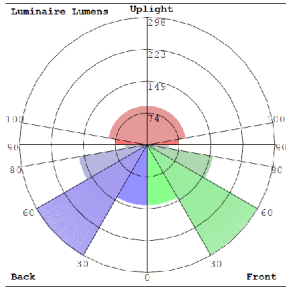

Photometrics: LDSL-MCT-D-BK

BUG Rating: B1-U3-G1