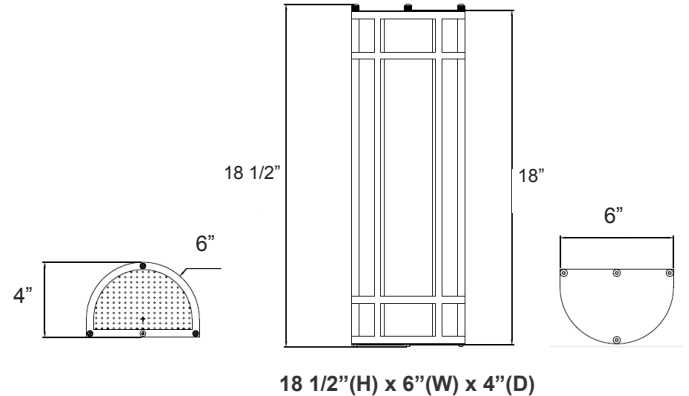

LDSL SERIES Outdoor Lighting

LDSL-MCT-D-BK
18" OUTDOOR/INDOOR LED DECORATIVE WALL SCONCE

MCT Multi Color Temperature (Selectable)

Avail Finishes:

Wall sconce fixture updated with the latest in LED technology. It provides accent illumination that visually expands the space and creates a relaxing atmosphere. Ideal for use in hallways, stairways, dining areas, foyers, and meeting rooms for residential and commercial applications. The long LED life, coupled with exceptional color rendering, make this fixture attractive for new or retrofit projects.

Customer Name: _____
Project Name: _____
Note: _____ | Type: _____

Features

- High-Transmission Frosted Plastic Lens with Excellent Distribution and Uniformity
- Direct replacement for Fluorescent
- Full distribution LED luminaries
- 70,000 Hours Rated Life
- 7-Year Warranty

Technical Specifications

Electrical:

- Voltage: 120~277VAC/50~60 Hz
- Wattage: 20W
- Power factor: >0.9
- Efficacy: 75 LPW

Mechanical:

- Die-cast Aluminum Housing with Powder Coat Finish (Dark Bronze)
- High-Transmission Frosted Plastic Lens with Excellent Distribution and Uniformity
- Direct replacement for Fluorescent
- Full distribution LED luminaries
- IP Rating: IP65
- Operating Temperature: -4°F to 113°F
- Suitable for Wet Locations

Lighting:

- Dimming: Dimming: 0~10V Dimmable
- Multi CCT: Selectable CCTs Switch located on the LED Board
- Total Lumens: 1500LM
- Color Temperature: 3000K/ 4000K/ 5000K
- Color Rendering Index: ≥ 80
- Beam Angle: 120°

Applications:

- Motel, Hotels, Hospitals, hallways, stairways, dining areas, foyers, and meeting rooms

Other Models:

- 20W | 1500LM | LDSL-MCT-D-SIL
- 20W | 1500LM | LDSL-MCT-D-BZ