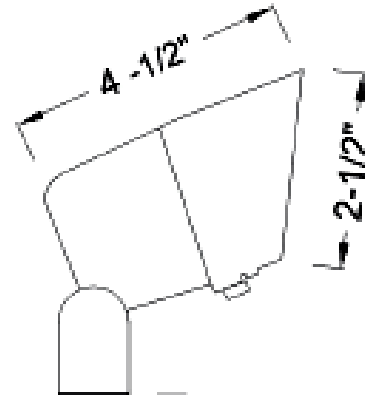

DIMENSIONS:

LD-192-BZ

12V LED DIRECTIONAL LIGHT

Ideal for walkway and pathway, stairway and more.

ELECTRICAL SPECIFICATIONS:

- Voltage: 12V AC/DC
- Wattage: 7W Max (5W included)
- Efficacy: 78LM/W/71LM/W

HOUSING SPECIFICATIONS:

- Housing Material: Cast Brass
- Finish: Antique Bronze
- 3FT. STP-2 18AWG lead wire
- 8-1/2" Non-metallic Spike
- Silicon-filled Wire Nuts
- IP rating: IP67, Wet Locations

CERTIFICATIONS:

MODEL	WATTS	VOLTAGE	LUMENS	COLOR TEMP.
LD-192-BZ	7W Max	12VAC/DC	400LM	3000K