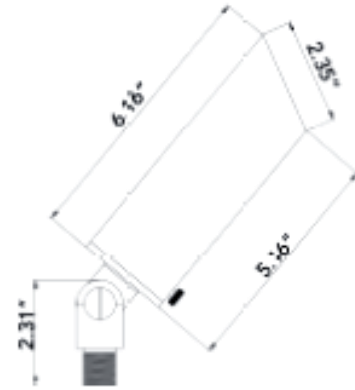

DIMENSIONS:

LD-110-BZ

12V LED DIRECTIONAL LIGHTS - SOLID BRASS

Ideal for walkway and pathway, stairway and more.

ELECTRICAL SPECIFICATIONS:

- Voltage: 12V AC/DC
- Wattage: 7W Max (5W included)
- Efficacy: 78LM/W/71LM/W

HOUSING SPECIFICATIONS:

- Housing Material: Cast Solid Brass
- Finish: Antique Bronze
- 3FT. STP-2 18AWG lead wire
- 8-1/2" Non-metallic Spike
- Silicon-filled Wire Nuts
- IP rating: IP67, Wet Locations

CERTIFICATIONS:

MODEL	WATTS	VOLTAGE	LUMENS	COLOR TEMP.
LD-110-BZ	7W Max	12VAC/DC	400LM	3000K

ACCESSORIES INCLUDED:

LIGHTING SPECIFICATIONS:

- 5W LED Glass MR16 Lamp Included (WESTGATE Part Number: MR16-400L-30K-D)
- Lens: Convex Glass Lens
- Total lumens: 400LM
- Color Temperature: 3000K
- Beam Angle: 36°