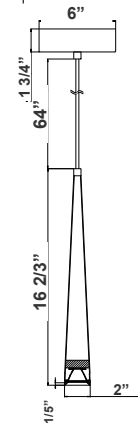

Customer Name: _____

Project Name: _____

Note: _____

Type: _____

81 1/2"(H) x 6"(W)

Features

- Multi CCT & Power (Selectable Switch Under The Lens)
- Brushed Nickel Finish
- 6FT Adjustable Cord
- 5-Year Warranty
- Polycarbonate Lens

Technical Specifications

Electrical:

- Voltage: 120-277V AC 50/60Hz
- Wattage: 3W/6W/9W
- Power Factor: >0.90
- Efficacy: 80 LPW

Mechanical:

- Brushed Nickel Finish
- 6FT Adjustable Cord
- Aluminum Housing
- Polycarbonate Lens
- Maximum Ambient Temperature: -22°F to 104°F
- IP55 Suitable for Damp Location
- 5-Year Warranty