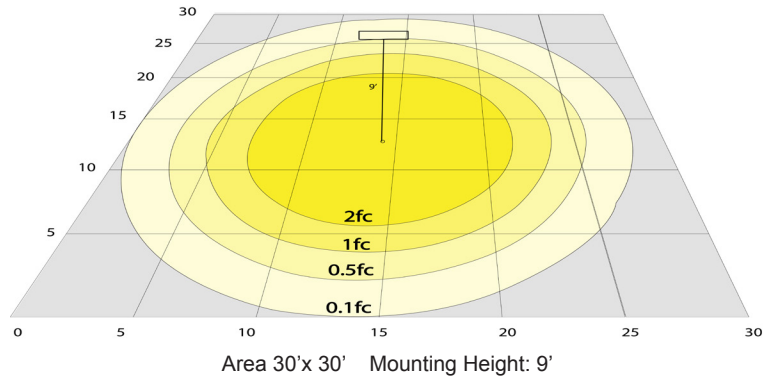

Other Models:

- 9W | 720LM | LCFT-MCTP-WH
- 9W | 720LM | LCFT-MCTP-BK

Photometrics: LCFT-MCTP-BN

BUG Rating: B1-U1-G0

Other Views:

Performance Table: LCFT-MCTP-BN

MODEL NO.	Wattage	Voltage	Lumens	Color Temp.	BUG Rating	LPW
LCFT-MCTP-BN	3W 6W 9W	120-277V	240LM 480LM 720LM	3000K/4000K/5000K	B1-U1-G0	80

Sample Ordering

Model **Power** **Finish**
 - -

Accessories:

Blank = No Option For Accessories
 LCFT-DL25 = LCFT IN 25mm ACRYLIC DROP LENS

ACCESSORIES:

LCFT-DL25

Other Model:

LCFT-MCTP-WH