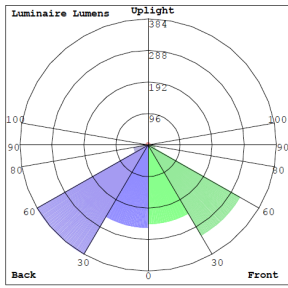

Lighting:

- Multi CCT & Power(Selectable Switch under the lens)
- Dimming: (Dual Function) Triac Dimmable at 120V & 0-10V Dimming at 120-277V
- Total Lumens: 720LM Max.
- Color Temperatures: 3000K/4000K/5000K
- Color Rendering Index: CRI ≥ 80
- Beam Angle: 30°
- Rated life: 50,000 Hrs

Other Models:

- 9W | 720LM | LCFT-MCTP-WH
- 9W | 720LM | LCFT-MCTP-BK

Photometrics: LCFT-MCTP-BN

BUG Rating: B1-U1-G0

Other Views:

Performance Table: LCFT-MCTP-BN

MODEL NO.	Wattage	Voltage	Lumens	Color Temp.	BUG Rating	LPW
LCFT-MCTP-BN	3W 6W 9W	120-277V	240LM 480LM 720LM	3000K/4000K/5000K	B1-U1-G0	80