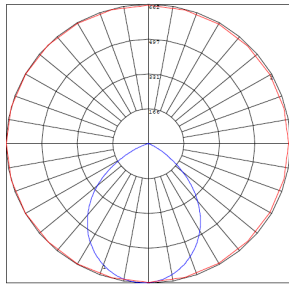

Other Models:

- 9W | 720LM | LCFT-MCTP-WH
- 9W | 720LM | LCFT-MCTP-BK

Photometrics: LCFT-MCTP-BN

BUG Rating: B1-U1-G0

Other Views:

Performance Table: LCFT-MCTP-BN

MODEL NO.	Wattage	Voltage	Lumens	Color Temp.	BUG Rating	LPW
LCFT-MCTP-BN	3W 6W 9W	120-277V	240LM 480LM 720LM	3000K/4000K/5000K	B1-U1-G0	80