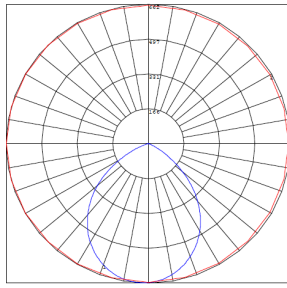

Photometrics: LCFS-MCTP-WH

BUG Rating: B1-U1-G0

Area 30'x 30' Mounting Height: 9'

Other Views:

Side View

Front View

Lens View

Performance Table: LCFQ-MCTP-WH

Side View

Front View

Lens View