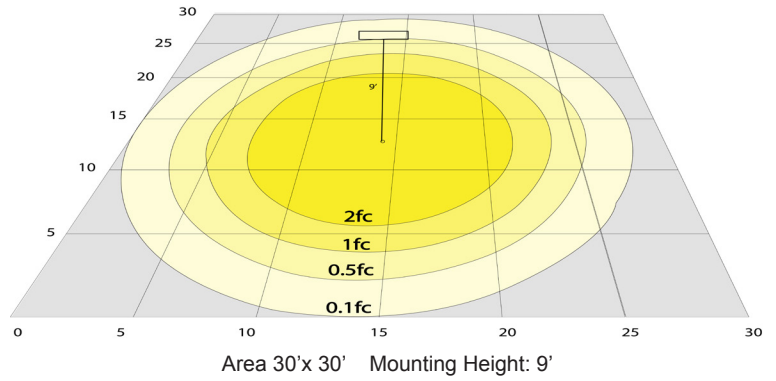

Photometrics: LCFS-MCTP-WH

BUG Rating: B1-U1-G0

Area 30'x 30' Mounting Height: 9'

Other Views:

Side View

Front View

Lens View

Performance Table: LCFQ-MCTP-WH

MODEL NO.	Wattage	Voltage	Lumens	Color Temp.	BUG Rating	LPW
LCFS-MCTP-WH	6W 9W 12W	120V	300LM 450LM 600LM	3000K/4000K/5000K	B1-U1-G0	50

Sample Ordering

Model	Power	Finish
LCFS	MCTP	WH

Other Model:

LCFS-MCTP-BK

Side View

Front View

Lens View