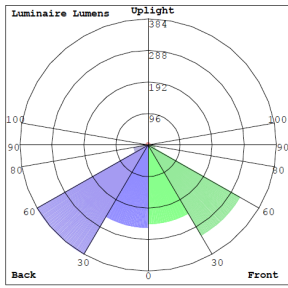

Photometrics: LCFS-MCTP-WH

BUG Rating: B1-U1-G0

Area 30'x 30' Mounting Height: 9'

Other Views:

Side View

Front View

Lens View

Performance Table: LCFQ-MCTP-WH

MODEL NO.	Wattage	Voltage	Lumens	Color Temp.	BUG Rating	LPW
LCFS-MCTP-WH	6W 9W 12W	120V	300LM 450LM 600LM	3000K/4000K/5000K	B1-U1-G0	50

Sample Ordering

Model	Power	Finish
LCFS	MCTP	WH

Other Model:

LCFS-MCTP-BK

Side View

Front View

Lens View