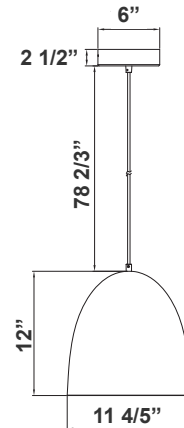

Customer Name: _____

Project Name: _____

Note: _____

Type: _____

93 1/5" x 11 4/5" (W)
Canopy Dimensions: 6" X 2-5/8"

Features

- Multi CCT (Selectable Switch under the lens)
- Black/Gold Finish
- 5-Year Warranty
- Polycarbonate Lens

Technical Specifications

Electrical:

- Voltage: 120V AC 50/60Hz
- Wattage: 24W
- Power Factor: >0.90
- Efficacy: 34 LPW

Mechanical:

- Black/Gold Finish
- Spun Steel Housing
- Polycarbonate Lens
- Power Cord is 60" Long
- Maximum Ambient Temperature: -22°F to 104°F
- IP55 Suitable for Damp Location
- 5-Year Warranty

Other Models:

- 24W | 820LM | LCFR-MCT5-WG

Photometrics: LCFR-MCT5-BG

BUG Rating: B1-U1-G0

Area 30'x 30' Mounting Height: 9'

Other Views:

Side View

Front View