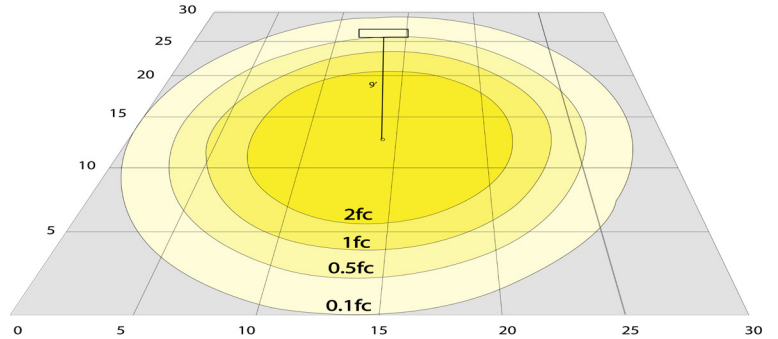

Other Models:

- 24W | 820LM | LCFR-MCT5-WG

Photometrics: LCFR-MCT5-BG

BUG Rating: B1-U1-G0

Area 30'x 30' Mounting Height: 9'

Other Views:

Side View

Front View

Lens View

Performance Table: LCFR-MCT5-BG

MODEL NO.	Wattage	Voltage	Lumens	Color Temp.	BUG Rating	LPW
LCFR-MCT5-BG	24W	120V	820LM	2700K/ 3000K/ 3500K/ 4000K/ 5000K	B1-U1-G0	34

Sample Ordering

Model **Power** **Finish**