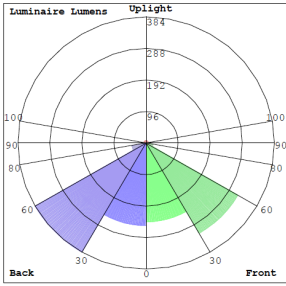

Lighting:

- Multi CCT (Selectable Switch under the lens)
- Dimming: TRIAC Dimming (Dimmable Down to 5% Compatible with Traic and ELV Dimmers)
- Total Lumens: 820LM
- Color Temperatures: 2700K/3000K/3500K/4000K/5000K
- Color Rendering Index: CRI ≥ 90
- Beam Angle: 120°
- Rated life: 50,000 Hrs

Other Models:

- 24W | 820LM | LCFR-MCT5-WG

Photometrics: LCFR-MCT5-BG

BUG Rating: B1-U1-G0

Area 30'x 30' Mounting Height: 9'

Other Views:

Side View

Front View