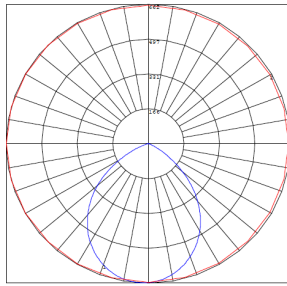

Other Models:

- 24W | 820LM | LCFR-MCT5-WG

Photometrics: LCFR-MCT5-BG

BUG Rating: B1-U1-G0

Area 30'x 30' Mounting Height: 9'

Other Views:

Side View

Front View