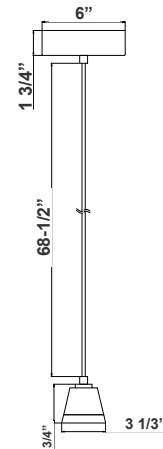

Customer Name: _____

Project Name: _____

Note: _____

Type: _____

68-1/2" (H) x 6" (W)

Features

- Multi CCT & Power(Selectable Switch under the lens)
- White/Gold Finish
- 6FT Adjustable Cord
- 5-Year Warranty
- Polycarbonate Lens

Technical Specification

Electrical:

- Voltage: 120-277V AC 50/60Hz
- Wattage: 6W/9W/12W
- Power Factor: >0.90
- Efficacy: 50 LPW

Mechanical:

- White/Gold Finish
- Spun Steel Housing
- Polycarbonate Lens
- 6FT Adjustable Cord
- Maximum Ambient Temperature: -22°F to 104°F
- IP55 Suitable for Damp Location
- 5-Year Warranty