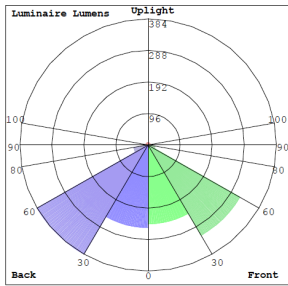

Photometrics: LCFQ-MCT-WH

BUG Rating: B1-U1-G0