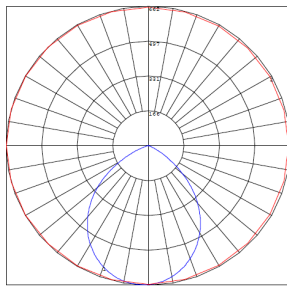

Other Models:

- 12W | 600LM | LCFQ-MCT-BK

Photometrics: LCFQ-MCT-WH

BUG Rating: B1-U1-G0

Other Views:

Side View

Front View

Lens View