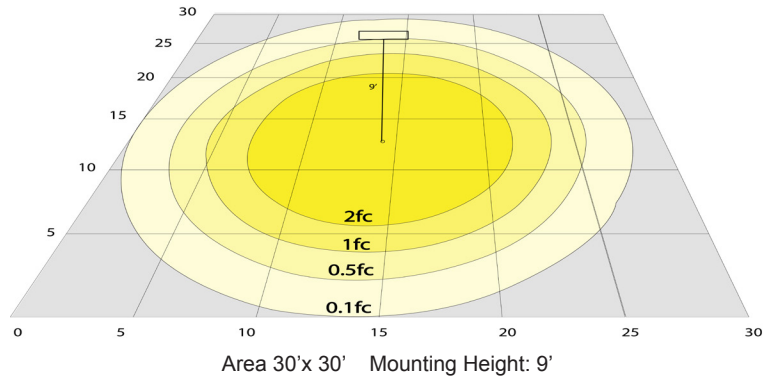

Other Models:

- 12W | 600LM | LCFQ-MCT-BK

Photometrics: LCFQ-MCT-WH

BUG Rating: B1-U1-G0

Other Views:

Side View

Front View

Lens View