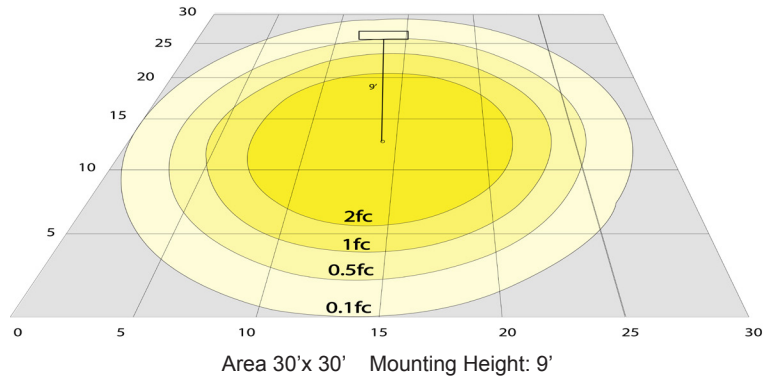

Other Models:

- 40W | 2800LM | LCFP-MCT5-WG

Photometrics: LCFP-MCT5-BG

BUG Rating: B1-U1-G0

Other Views:

Side View

Front View

Lens View