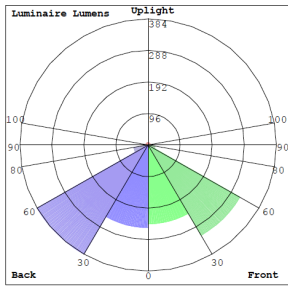

Lighting:

- Multi CCT (Selectable Switch under the lens)
- Dimming: TRIAC Dimming (Dimmable Down to 5% Compatible with Traic and ELV Dimmers)
- Total Lumens: 2800LM
- Color Temperatures: 2700K/3000K/3500K/4000K/5000K
- Color Rendering Index: CRI ≥ 90
- Beam Angle: 120°
- Rated life: 50,000 Hrs

Other Models:

- 40W | 2800LM | LCFP-MCT5-WG

Photometrics: LCFP-MCT5-BG

BUG Rating: B1-U1-G0

Other Views:

Side View

Front View

Lens View