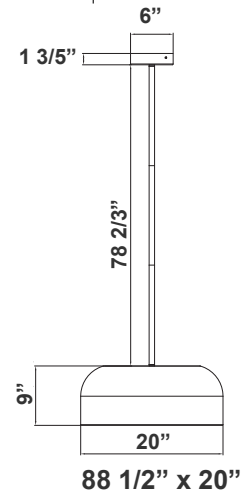

AVAIL. FINISHES

Pendant lights are stylish hanging light fixtures that double as task lighting. Perfect for kitchens, office or living areas, our vintage pendant lighting is available in 2 finishes that will look good in any home.

Customer Name: _____

Project Name: _____

Note: _____

Type: _____