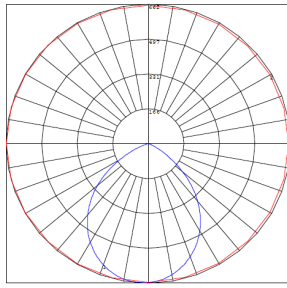

Other Models:

- 40W | 2800LM | LCFP-MCT5-WG

Photometrics: LCFP-MCT5-BG

BUG Rating: B1-U1-G0

Other Views:

Side View

Front View

Lens View