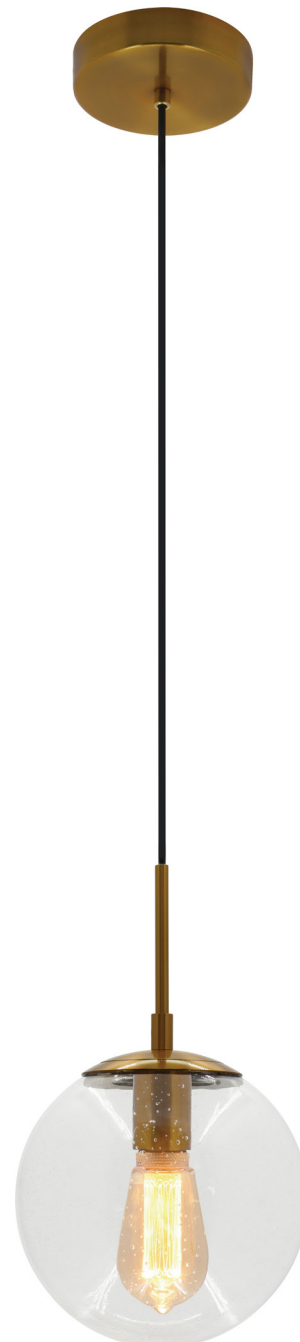

LCFG-8-E26-SG-GD
(Lamps Not incl.)