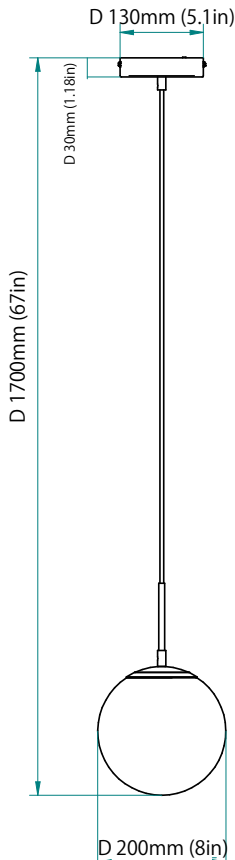

# LCFG SERIES

RESIDENTIAL LIGHTING

LCFG-8-E26-SG-GD

LCFG-8-E26-SG-BK

8In Seeded Glass E26 Architectural Globe Pendant 67In

Technical Drawing: 8" (D) x 5.1" (W) x 67" (H)

Customer Name: \_\_\_\_\_

Project Name: \_\_\_\_\_

Note: \_\_\_\_\_

Type: \_\_\_\_\_

The LCFG Series is an architectural seeded glass globe pendant designed for decorative interior applications. Designed for use with E26 medium base lamps (lamp not included).

Available in 8" and 12" globe diameters with Black or Gold finishes, the LCFG Series operates on 120V and is ETL listed for dry locations. The 67" pendant drop makes it suitable for residential, hospitality, retail, and commercial spaces requiring functional ambient illumination with a refined aesthetic

### MECHANICAL:

- Seeded glass globe
- Globe diameter: 8" (200mm)
- Overall height: 67" (1700mm)
- Canopy diameter: 5.12" (130mm)
- Canopy thickness: 1.18" (30mm)
- Metal housing
- Finish options: Black, Gold
- Pendant mount
- Suitable for Dry/Indoor locations
- 5-Year Warranty