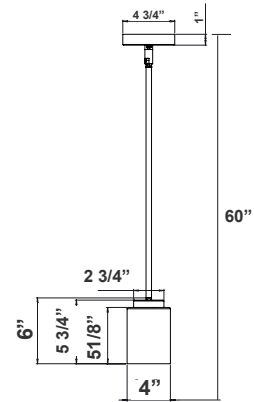

Note: _____

Type: _____

60"(H) x 4 3/4"(W)

Features

- Multi CCT (Selectable The Switch Is In The Canopy)
- Brushed Nickel Finish
- 5-Year Warranty
- Polycarbonate Lens

Technical Specifications

Electrical:

- Voltage: 120V AC 50/60Hz
- Wattage: 12W
- Power Factor: >0.90
- Efficacy: 60 LPW

Mechanical:

- Brushed Nickel Finish
- The Rod's Total Length is 54". It Consists Of One 6" And Four 12" Threaded Rods For A Seamless Down Rod Appearance In The Desired Length
- Glass Material: 5/64" (2mm) thickness, Ultra Clear Glass
- Power Cord is 60" Long
- Maximum Ambient Temperature: -22°F to 104°F
- IP20 indlor Only

- 12W | 720LM | LCFE-MCT5-BK

Phone: (877) 805-2252 | Fax: (877) 805-2252
www.westgatemfg.com

WG-12202022

Photometrics: LCFE-MCT5-BN

BUG Rating: B0-U3-G1

Area 25'x 30' Mounting Height: 9'

Other Views:

Side View