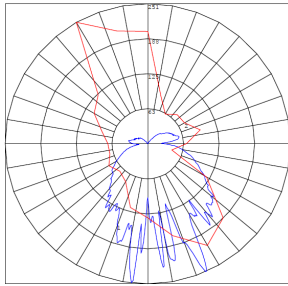

- 12W | 720LM | LCFE-MCT5-BK

Phone: (877) 805-2252 | Fax: (877) 805-2252
www.westgatemfg.com

WG-12202022

Photometrics: LCFE-MCT5-BN

BUG Rating: B0-U3-G1

Area 25'x 30' Mounting Height: 9'

Other Views:

Side View

Glass Lens View

Top View

Performance Table: LCFE-MCT5-BN

MODEL NO.	Wattage	Voltage	Lumens	Color Temp.	BUG Rating	LPW
LCFE-MCT5-BN	12W	120V	720LM	2700K/ 3000K/ 3500K/ 4000K/ 5000K	B1-U1-G0	60

Sample Ordering