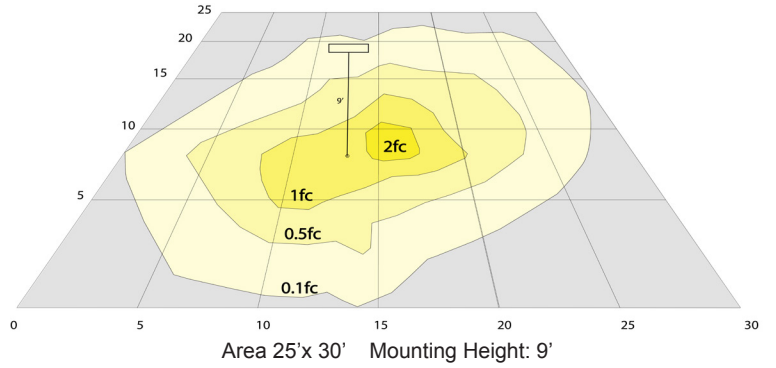

- 12W | 720LM | LCFE-MCT5-BK

Phone: (877) 805-2252 | Fax: (877) 805-2252
www.westgatemfg.com

WG-12202022

Photometrics: LCFE-MCT5-BN

BUG Rating: B0-U3-G1

Area 25'x 30' Mounting Height: 9'

Other Views:

Side View

Glass Lens View

Top View

Performance Table: LCFE-MCT5-BN

MODEL NO.	Wattage	Voltage	Lumens	Color Temp.	BUG Rating	LPW
LCFE-MCT5-BN	12W	120V	720LM	2700K/ 3000K/ 3500K/ 4000K/ 5000K	B1-U1-G0	60

Sample Ordering