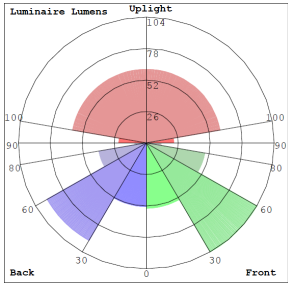

Lighting:

- Dimming: TRIAC Dimming (Dimmable Down to 5% Compatible With Traic and ELV Dimmers)
- Total Lumens: 720LM
- Color Temperatures: 2700K/3000K/3500K/4000K/5000K
- Multi CCT (Selectable Switch on Back Of The Fixture)
- Color Rendering Index: CRI ≥ 90
- Beam Angle: 120°
- Rated life: 50,000 Hrs

- 12W | 720LM | LCFE-MCT5-BK

Phone: (877) 805-2252 | Fax: (877) 805-2252
www.westgatemfg.com

WG-12202022

Photometrics: LCFE-MCT5-BN

BUG Rating: B0-U3-G1

Area 25'x 30' Mounting Height: 9'

Other Views:

Side View

Glass Lens View

Top View

Performance Table: LCFE-MCT5-BN

MODEL NO.	Wattage	Voltage	Lumens	Color Temp.	BUG Rating	LPW
LCFE-MCT5-BN	12W	120V	720LM	2700K/ 3000K/ 3500K/ 4000K/ 5000K	B1-U1-G0	60

Sample Ordering