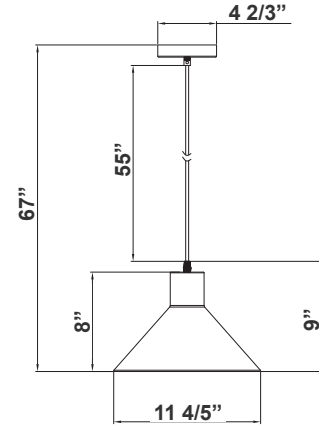

Customer Name: _____

Project Name: _____

Note: _____

Type: _____

67" x 11 4/5"

Features

- Multi CCT (Selectable Switch under the lens)
- White Finish
- 5-Year Warranty
- Polycarbonate lens

Technical Specifications

Electrical:

- Voltage: 120V AC 50/60Hz
- Wattage: 25W
- Power Factor: >0.90
- Efficacy: 52 LPW

Mechanical:

- White Finish
- Spun Steel Housing
- Polycarbonate Lens
- Power Cord is 60" Long
- Maximum Ambient Temperature: -22°F to 104°F
- IP20 indoor only

Other Models:

- 25W | 1300LM | LCFC-MCT5-BK

Phone: (877) 805-2252 | Fax: (877) 805-2252
www.westgatetmfg.com

Photometrics: LCFC-MCT5-WH

BUG Rating: B1-U1-G0

Area 30'x 30' Mounting Height: 9'

Other Views:

Side View