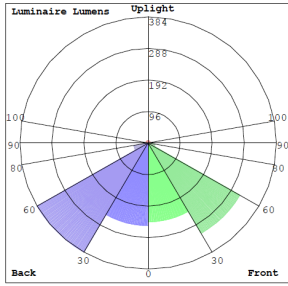

Lighting:

- Dimming: TRIAC Dimming (Dimmable Down to 5% Compatible with Traic and ELV Dimmers)
- Total Lumens: 1300LM
- Color Temperatures: 2700K/3000K/3500K/4000K/5000K
- Multi CCT (Selectable Switch under the lens)
- Color Rendering Index: CRI ≥ 90
- Beam Angle: 120°
- Rated life: 50,000 Hrs

Other Models:

- 25W | 1300LM | LCFC-MCT5-BK

Phone: (877) 805-2252 | Fax: (877) 805-2252
www.westgatetmfg.com

Photometrics: LCFC-MCT5-WH

BUG Rating: B1-U1-G0

Area 30'x 30' Mounting Height: 9'

Other Views:

Side View

Front View

Lens View

Performance Table: LCFC-MCT5-WH

MODEL NO.	Wattage	Voltage	Lumens	Color Temp.	BUG Rating	LPW
LCFC-MCT5-WH	25W	120V	1300LM	2700K/ 3000K/ 3500K/ 4000K/ 5000K	B1-U1-G0	52

Sample Ordering

Model Power Finish
LCFC - MCT5 - WH