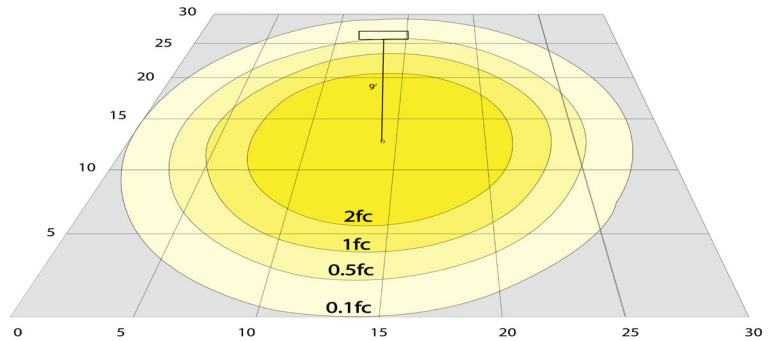

Other Models:

- 25W | 1300LM | LCFC-MCT5-BK

Phone: (877) 805-2252 | Fax: (877) 805-2252
www.westgatetmfg.com

Photometrics: LCFC-MCT5-WH

BUG Rating: B1-U1-G0

Area 30'x 30' Mounting Height: 9'

Other Views:

Side View

Front View

Lens View

Performance Table: LCFC-MCT5-WH

MODEL NO.	Wattage	Voltage	Lumens	Color Temp.	BUG Rating	LPW
LCFC-MCT5-WH	25W	120V	1300LM	2700K/ 3000K/ 3500K/ 4000K/ 5000K	B1-U1-G0	52

Sample Ordering

Model Power Finish
LCFC - MCT5 - WH