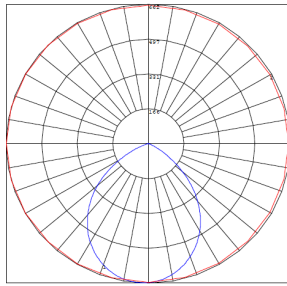

Other Models:

- 25W | 1300LM | LCFC-MCT5-BK

Phone: (877) 805-2252 | Fax: (877) 805-2252
www.westgatetmfg.com

Photometrics: LCFC-MCT5-WH

BUG Rating: B1-U1-G0

Area 30'x 30' Mounting Height: 9'

Other Views:

Side View

Front View

Lens View

Performance Table: LCFC-MCT5-WH

MODEL NO.	Wattage	Voltage	Lumens	Color Temp.	BUG Rating	LPW
LCFC-MCT5-WH	25W	120V	1300LM	2700K/ 3000K/ 3500K/ 4000K/ 5000K	B1-U1-G0	52

Sample Ordering

Model Power Finish
LCFC - MCT5 - WH