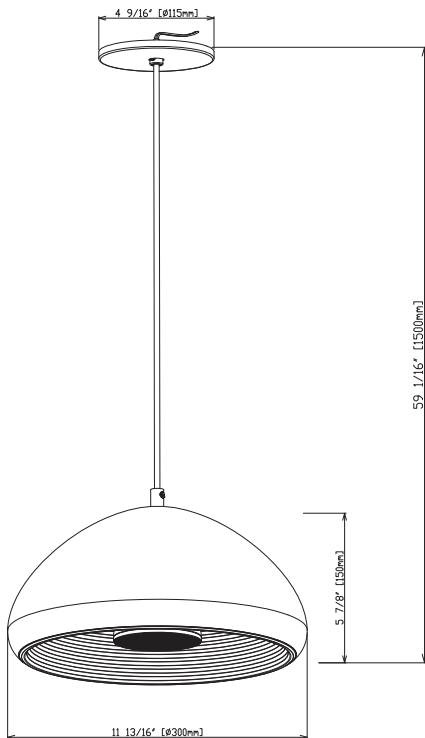

Technical Drawing: 11 13/16" (D) x 4 9/16" (W) x 59 1/16" (H)

EU-style pendant luminaire featuring an indirect light source that delivers soft, glare-free illumination. Designed to enhance visual comfort, it creates a warm ambient glow ideal for residential, hospitality, and commercial interior applications.

SPECIFICATIONS:

ELECTRICAL:

- Input voltage: 120V AC, 50/60Hz
- Wattage selectable: 12W
- Dimming: TRIAC dimming at 120V
- Total harmonic distortion (THD): <20%

MECHANICAL:

- Housing material: Metal
- Lens material: PC (polycarbonate)
- Decorative cylindrical architectural design
- Finish options:
 - White exterior with gold interior
 - Black exterior with copper interior
 - Copper exterior with white interior
- 5-year warranty
- IP20, Indoor Only