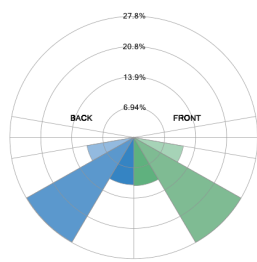

LIGHTING:

- Total Lumens: 815/540/1400LM
- Optical design: Diffused indirect light with reflective interior surface
- Efficacy: 67/45/116 LM/W
- Selectable CCT: 3000K
- CRI: ≥80
- Operating Temperature: -4°F to 104°F
- Beam angle: 115°
- Integrated LED light source
- 50,000-hour rated LED life

PHOTOMETRICS

BUG rating

Rating: B0 U0 G0

Forward Light		
Low (0-30°)	26.58	11.1%
Medium (30-60°)	66.76	27.8%
High (60-80°)	27.17	11.3%
Very High (80-90°)	0.9533	0.396%
Back Light		
Low (0-30°)	26.07	10.8%
Medium (30-60°)	66.56	27.7%
High (60-80°)	25.59	10.6%
Very High (80-90°)	0.8165	0.340%
Uplight		
Low (90-100°)	0	0%
High (100-180°)	0	0%
Total		
Sum	240.5	100%