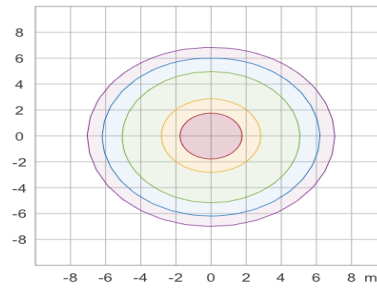

PHOTOMETRICS

BUG rating

Rating: B0 U0 G0

Forward Light		
Low (0-30°)	26.58	11.1%
Medium (30-60°)	66.76	27.8%
High (60-80°)	27.17	11.3%
Very High (80-90°)	0.9533	0.396%
Back Light		
Low (0-30°)	26.07	10.8%
Medium (30-60°)	66.56	27.7%
High (60-80°)	25.59	10.6%
Very High (80-90°)	0.8165	0.340%
Uplight		
Low (90-100°)	0	0%
High (100-180°)	0	0%
Total		
Sum	240.5	100%

IESNA TM-15-07 Luminaire Classification System For Outdoor Luminaires
BUG Rating: B0-U0-G0

Iso-illuminance plot

50.0 %	4.05 lx
30.0 %	2.43 lx
10.0 %	0.809 lx
5.0 %	0.405 lx
3.0 %	0.243 lx

Peak illuminance: 8.09 lx
Mounting height: 3 m
Number of c-planes: 4