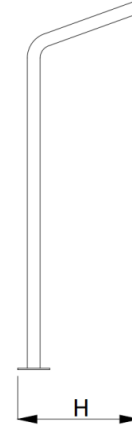

LAL-126-BR
LAL-126-BK
LAL-126-SIL

DIMENSIONS:

Total Length: 23" X 4.5" (H)

MODEL	WATTS	VOLTAGE	LUMENS	COLOR TEMP	FINISH
LAL-126-BR	3W	12VAC/DC	200LM	3000K	Bronze
LAL-126-BK	3W	12VAC/DC	200LM	3000K	Black
LAL-126-SIL	3W	12VAC/DC	200LM	3000K	Silver

12V LED PATH LIGHTS

ELECTRICAL SPECIFICATIONS:

- Voltage: 12VAC/DC
- Wattage: 3W
- Efficacy: 66LM/W

HOUSING SPECIFICATIONS:

- Die-Cast Aluminum
- Bronze or Black Finish or Silver
- Silicon-filled wire nuts
- 8-1/2" Non-metallic spike
- 3FT. SPT-2 18AWG Lead Wire
- IP rating: IP67, Suitable for wet Locations