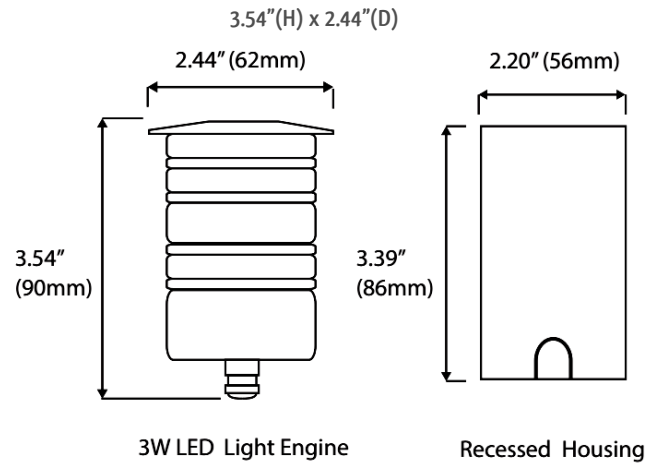

DIMENSIONS:

Silicon-filled Wire Nuts

5' SJTW 20AWG Lead Wire

IGL-3W-30K

12V INTEGRATED LED (IN GROUND) LIGHTS

Ideal for Landscape light, Concrete light, Deck light, In floor light.

ELECTRICAL SPECIFICATIONS:

- Voltage: 12VAC/DC
- Wattage: 3W
- Efficacy: 96LM/W

HOUSING SPECIFICATIONS:

- Aluminum Housing
- Stainless Steel Cover, PVC Sleeve
- Silicon-filled Wire Nuts
- 5" SJTW 20AWG Lead Wire
- Operating Temperature: -20°F ~ 110°F
- Lifespan: 50,000hr
- IP Rating: IP67
- Traffic Rated

CERTIFICATIONS:

LIGHTING SPECIFICATIONS:

- Lens: Glass lens
- Light Source: COB Technology
- Total lumens: 290LM
- Color temperature: 3000K
- Beam angle: 45°

WARRANTY: 1 years

MODEL	WATTS	VOLTAGE	LUMENS	COLOR TEMP
IGL-3W-30K	3W	12VAC/DC	290LM	3000K