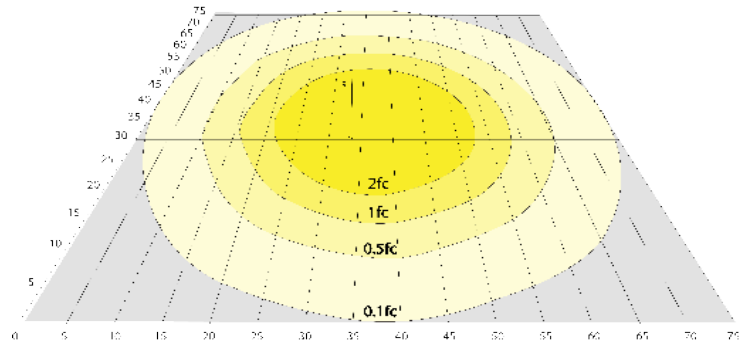

Other Models:

- 60W | 6480LM | HPL-HB-60W-50K-E39
- 75W | 8100LM | HPL-HB-75W-50K-E39
- 140W | 15120LM | HPL-HB-140W-50K-E39

Phone: (877) 805-2252 | Fax: (877) 805-2252
www.westgatemfg.com

WG-Z6-Z9-ZZ

Photometrics: HPL-HB-120W-50K-E39

BUD Rating: B3-U4-G4

75W, 5000K Area 75'x 75' Mounting Height: 9'

Performance Table: HPL-HB-120W-50K-E39

MODEL NO.	Wattage	Voltage	Lumens	Color Temp.	BUG Rating	LPW
HPL-HB-120W-50K-E39	120W	120~277V	13000LM	5000K	B3-U4-G4	108