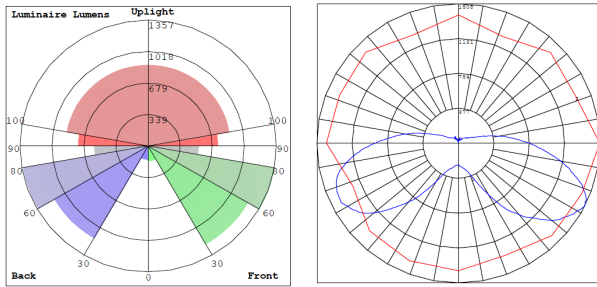

BUD Rating: B3-U4-G4

75W, 5000K Area 75'x 75' Mounting Height: 9'

Performance Table: HPL-HB-120W-50K-E39

MODEL NO.	Wattage	Voltage	Lumens	Color Temp.	BUG Rating	LPW
HPL-HB-120W-50K-E39	120W	120~277V	13000LM	5000K	B3-U4-G4	108