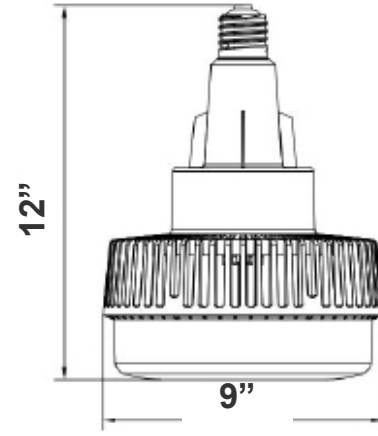

HPL SERIES Industrial Lighting

HPL-HB-120W-50K-E39

WESTGATE
THE FUTURE IS HERE...AND IT'S QUITE BRIGHT!

Customer Name: _____

Project Name: _____

Note: _____

Type: _____

12"(H) x 9"(W)

Technical Specifications

Electrical:

- Voltage: 120-277V AC 50/60Hz
- Wattage: 120W
- Power Factor: >0.9
- THD: ≤25%
- Efficacy: 108 LPW

Mechanical:

- Plastic Housing
- No fan housing (New Technology)
- Lamp base: E39 Mogul Base
- Operating temperature: -4°F ~ 122°F
- Do not use the lamps in enclosed fixtures
- Suitable for damp location
- 5-Year Warranty

BUD Rating: B3-U4-G4

75W, 5000K Area 75'x 75' Mounting Height: 9'

Performance Table: HPL-HB-120W-50K-E39

MODEL NO.	Wattage	Voltage	Lumens	Color Temp.	BUG Rating	LPW
HPL-HB-120W-50K-E39	120W	120~277V	13000LM	5000K	B3-U4-G4	108